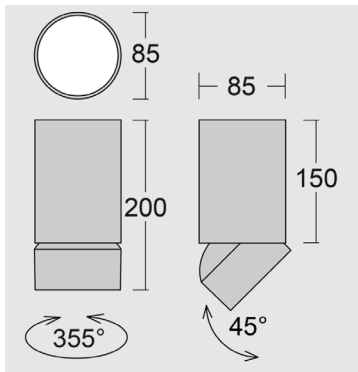

DEE SURFACE

PRODUCT DESCRIPTION

MOUNTING	SURFACE
LIGHT SOURCE	LED
LIGHT DISTRIBUTION	DIRECT
MATERIALS	ALUMINIUM

Slim and understated, the adjustable ceiling light DEE brings light exactly where you need it. With the 45 degree tilt, 355 degree rotation, selection of beam angles and high CRI, the DEE gives interior designers a freedom to highlight objects or finishes. It is also available as a suspended option, making it a great choice for office, hospitality, retail or any back of the house areas where architectural lighting is required.

PRODUCT CODE

DEE SURFACE

DEE Ø85mm										
1 (mm)										
200mm	<table border="0"> <tr> <td>LED</td> <td>1x 10W / 1060lm</td> <td>40-F*1-F1-170-***-*-*</td> </tr> <tr> <td>LED</td> <td>1x 17W / 1810lm</td> <td>40-F*1-F2-170-***-*-*</td> </tr> <tr> <td>LED</td> <td>1x 27W / 3150lm</td> <td>40-F*1-F3-170-***-*-*</td> </tr> </table>	LED	1x 10W / 1060lm	40-F*1-F1-170-***-*-*	LED	1x 17W / 1810lm	40-F*1-F2-170-***-*-*	LED	1x 27W / 3150lm	40-F*1-F3-170-***-*-*
LED	1x 10W / 1060lm	40-F*1-F1-170-***-*-*								
LED	1x 17W / 1810lm	40-F*1-F2-170-***-*-*								
LED	1x 27W / 3150lm	40-F*1-F3-170-***-*-*								
<small>*Luminous Flux take at 4000K with Medium Beam Angle</small>										