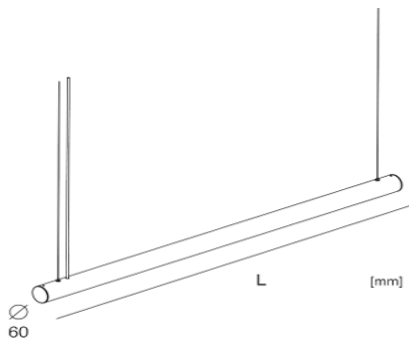

CRI

80	90	97	80	88-EH3-F1-***-g***-***
			90	88-EH3-F1-***-g***-***
			97	88-EH3-F1-***-g***-***

COLOUR TEMPERATURE

2700K	3000K	4000K	5000K	2700K	88-EH3-F1-***-27-***-***
				3000K	88-EH3-F1-***-30-***-***
				4000K	88-EH3-F1-***-40-***-***
				5000K	88-EH3-F1-***-50-***-***

CONTROL

NON DIM	DALI DIM	DALI 2 DIM	CASAMBI	NON DIM	88-EH3-F1-***-K-***-***
				DALI DIM	88-EH3-F1-***-J-***-***
				DALI 2 DIM	88-EH3-F1-***-JA-***-***
				CASAMBI DIM	88-EH3-F1-***-BL-***-***

*EasyAir IoT on request

EMERGENCY

NO EMERGENCY	3 HOUR NON-REPORTING REMOTE EMERGENCY	3 HOUR REPORTING REMOTE EMERGENCY	3 HOUR SELF-TEST REMOTE EMERGENCY	No Emergency	88-EH3-F1-***-E-0-***-***
				3 Hour Non Reporting	88-EH3-F1-***-E-7-***-***
				3 Hour Reporting EM	88-EH3-F1-***-E-8-***-***
				3 Hour Self-Test EM	88-EH3-F1-***-E-9-***-***

*Remote emergency available only

FINISH

BLACK	WHITE	RED	YELLOW	CUSTOM RAL	BLACK	88-EH3-F1-***-***-D-***-***
					WHITE	88-EH3-F1-***-***-C-***-***
					RED	88-EH3-F1-***-***-R-***-***
					YELLOW	88-EH3-F1-***-***-Y-***-***
					CUSTOM RAL	88-EH3-F1-***-***-RAL###-***-***