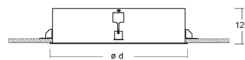

PRODUCT CODE

SEGURA RECESSED TRIM

L (mm)	LED	W / lm	Product Code
320mm	LED	15.5W / 1530 lm	56-A*1-F1-320-8**-*-*C
420mm	LED	30W / 3560 lm	56-A*1-F3-420-8**-*-*C
520mm	LED	29.5W / 3760 lm	56-A*1-F1-520-8**-*-*C
620mm	LED	30.4W / 4220 lm	56-A*1-F1-620-8**-*-*C
870mm	LED	57W / 7750 lm	56-A*1-F1-870-8**-*-*C
1170mm	LED	108W / 15790 lm	56-A*1-F2-1170-8**-*-*C