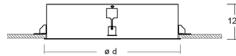

PRODUCT CODE

SEGURA RECESSED TRIMLESS

L (mm)	LED	Wattage / Lumens	Product Code
355mm	LED	22.5W / 2160 lm	56-B*1-F1-355-8**-*-*E
435mm	LED	28W / 3060 lm	56-B*1-F1-435-8**-*-*E
633mm	LED	68.5W / 7260 lm	56-B*1-F1-633-8**-*-*E
924mm	LED	95W / 11420 lm	56-B*1-F1-924-8**-*-*E
1203mm	LED	245W / 24290 lm	56-B*1-F1-1203-8**-*-*E