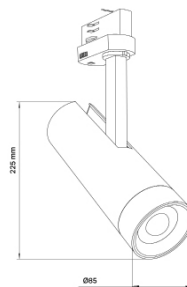

SUNA ZOOM TRACK

The Soft Spot.

PRODUCT DESCRIPTION

MOUNTING	TRACK
LIGHT SOURCE	LED
LIGHT DISTRIBUTION	DIRECT
MATERIALS	ALUMINIUM

Slim, tubular and minimalist track lighting - Suna is a versatile fitting which you can adjust the Beam Angle from 15° to 60°, as well as raise and lower the intensity from the back of the fitting, using the onboard dial.

It can be truly unique, with front rings available in standard black, white and silver or compliment your design scheme with alternative RAL colours.

PRODUCT CODE

SUNA ZOOM

Suna Zoom Ø85mm	
l (mm)	
225mm	LED 1x 29W / 2000 lm ~2400 lm 76-HZ81-F1-85-9**--0-*

COLOUR TEMPERATURE

3000K	4000K	3000K 76-HZ81-F1-85-930--0-*
		4000K 76-HZ81-F1-85-940--0-*

CONTROLS

DALI	CASAMBI	DALI 76-HZ81-F1-85-9**--J-0-*
		CASAMBI 76-HZ81-F1-85-9**--BL-0-*

FINISH

BLACK	WHITE	BLACK 76-HZ81-F1-85-9**--0-D
		WHITE 76-HZ81-F1-85-9**--0-C
		GREY 76-HZ81-F1-85-9**--0-B
GREY