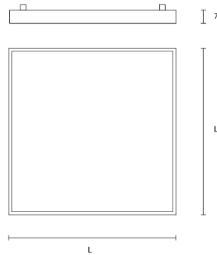

PRODUCT CODE

TEIGN SUSPENDED

l (mm)	LED	W	lm	Product Code
350mm	LED	12W	1400 lm	45-F*1-350-8**-*-*
600mm	LED	34W	4680 lm	45-F*1-600-8**-*-*
900mm	LED	77W	10530 lm	45-F*1-900-8**-*-*
1200mm	LED	145W	13840 lm	45-F*1-1200-8**-*-*

*Luminous Flux taken with 4000K Opal Diffuser