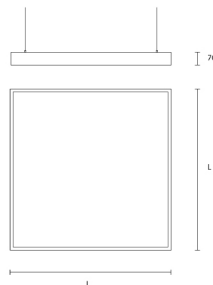

PRODUCT CODE

TEIGN SUSPENDED

l (mm)	LED	W / lm	Product Code
350mm	LED	12W / 1400 lm	45-E*1-350-8**--**
600mm	LED	34W / 4680 lm	45-E*1-600-8**--**
900mm	LED	77W / 10530 lm	45-E*1-900-8**--**
1200mm	LED	145W / 13840 lm	45-E*1-1200-8**--**

* Luminous Flux taken with 4000K Opal Diffuser