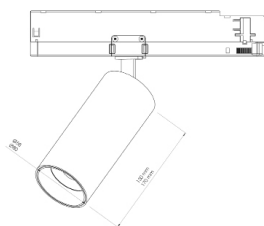

VENTA

Track Lighting.

PRODUCT DESCRIPTION

MOUNTING	TRACK
LIGHT SOURCE	LED
LIGHT DISTRIBUTION	DIRECT
MATERIALS	ALUMINIUM

The Venta can be truly unique, with front rings available in standard black, white and grey* or compliment your design scheme with alternative RAL colours. Mix and match front ring colours to create a unique design. It is substantial enough to make a presence in the workplace, making it an ideal luminaire for contemporary office lighting or display lighting in museums, retail or hotels.

PRODUCT CODE

VENTA TRACK

Venta Track Ø80mm							
1 (mm)							
80mm	<table border="0"> <tr> <td>LED x 14W / 800lm</td> <td>74-HZ*1-F1-80-***-0-*</td> </tr> <tr> <td>LED x 18.5W / 2350lm</td> <td>74-HZ*1-F2-80-***-0-*</td> </tr> <tr> <td>LED x 27W / 3150lm</td> <td>74-HZ*1-F3-80-***-0-*</td> </tr> </table>	LED x 14W / 800lm	74-HZ*1-F1-80-***-0-*	LED x 18.5W / 2350lm	74-HZ*1-F2-80-***-0-*	LED x 27W / 3150lm	74-HZ*1-F3-80-***-0-*
LED x 14W / 800lm	74-HZ*1-F1-80-***-0-*						
LED x 18.5W / 2350lm	74-HZ*1-F2-80-***-0-*						
LED x 27W / 3150lm	74-HZ*1-F3-80-***-0-*						
*Luminous Flux take at 4000K *Optional lens are clear glass or frosted glass.							