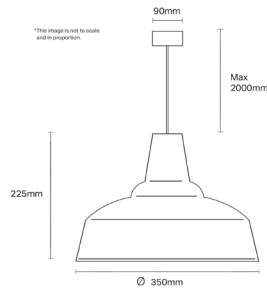

PRODUCT CODE

THAMES SUSPENDED

(mm)			
350mm	LED	Dependent on bulb	81-E1-F1-350-***-*-0-*

COLOUR TEMPERATURE

DEPENDENT ON BULB	81-E1-F1-350-***-*-0-*

CONTROL

NON DIM	DIMMABLE	NON DIM	81-E1-F1-350-***-K-0-*
		DALI DIM	81-E1-F1-350-***-J-0-*

EMERGENCY

NON EMERGENCY	81-E1-F1-350-***-*-0-*

EXTERNAL FINISH

BLACK	WHITE	BLACK	81-E1-F1-350-***-*-0-D
		WHITE	81-E1-F1-350-***-*-0-C
		COPPER	81-E1-F1-350-***-*-0-H
COPPER			Interior finish white satin. Custom RAL available. Bespoke paint finishes available.