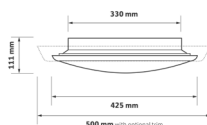

TURON

The Silently Functional.

PRODUCT DESCRIPTION

MOUNTING	SURFACE
LIGHT SOURCE	LED
LIGHT DISTRIBUTION	DIRECT
MATERIALS	POLYCARBONATE
OPTIC	OPAL
COLOUR BODY	WHITE

The TURON is a contemporary architectural LED bulkhead. Stylish from every angle, its low profile body forms a perfectly neat bulkhead for most back of house commercial applications. Sometimes the budget just doesn't allow you to splash out on beautifully engineered wall mounted fittings like the Talla. And that is fine. The Turon delivers a stylish look and feel for the areas that don't need quite so much glamour, such as the bike stores, the secondary stair cores and service areas. Choose between the gloss white bezel for more subtle effect or brushed aluminium bezel for a more contemporary installation. The Opal diffuser gives you a consistent light output whilst minimising glare, and with 2 output options of 1775Lm and 2500Lm, the Turon can deliver the light you need. Providing up to 137 lm/W, the Turon is highly efficient.

PRODUCT CODE

TURON SURFACE

Ø (mm)			
425mm	LED	11W / 1525 lm	79-FH1-F1-8**⁺-425-**-C
425mm	LED	21W / 2925 lm	79-FH1-F2-8**⁺-425-**-C
425mm	LED	28W / 3925 lm	79-FH1-F3-8**⁺-425-**-C

* Luminous Flux taken from 4000K version

ACCESSORY (IF REQUIRED)

Ø (mm)			
500mm	LED	BRUSHED ALUMINIUM TRIM	79-T-B
500mm	LED	WHITE GLOSS TRIM	79-T-C

COLOUR TEMPERATURE

3000K	4000K	3000K	79-FH1-F-830-425-**-C
		4000K	79-FH1-F-840-425-**-C

CONTROL

NON DIM	DALI DIM	NON DIM	79-FH1-F-8**⁺-425-**-K-**-C
		DALI DIM	79-FH1-F-8**⁺-425-**-J-**-C

EMERGENCY

NO EMERGENCY	3 HOUR EMERGENCY	0 HR	79-FH1-F-8**⁺-425-**-0-C
		3 HR	79-FH1-F-8**⁺-425-**-3-C