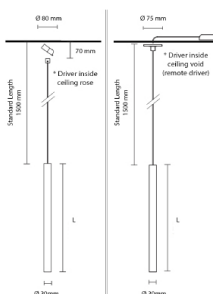

BELLART MINI SUSPENDED

Less Is More.

PRODUCT DESCRIPTION

MOUNTING	SUSPENDED
LIGHT SOURCE	LED
LIGHT DISTRIBUTION	DIRECT
MATERIALS	ALUMINIUM

Slim and understated, the tubular BELLART Mini is all about adding a subtle touch to your design. With its contemporary finish and miniature size, the BELLART Mini Suspended will bring soft accent lighting to enhance any residential or commercial interior.

PRODUCT CODE

BELLART MINI SUSPENDED

L (mm)		Bellart Mini Suspended (Driver Inside Ceiling Void)	
250mm	LED 6W / 660 lm	33-EZ⁻-F1-30x250-9⁺⁺-*-0-*	
350mm	LED 6W / 660 lm	33-EZ⁻-F1-30x350-9⁺⁺-*-0-*	
450mm	LED 6W / 660 lm	33-EZ⁻-F1-30x450-9⁺⁺-*-0-*	
<small>* Luminous Flux taken with 3000K</small>			
L (mm)		Bellart Mini Suspended (Driver Inside Canopy)	
250mm	LED 6W / 660 lm	33-EC⁻-F1-30x450-9⁺⁺-K-0-*	
350mm	LED 6W / 660 lm	33-EC⁻-F1-30x450-9⁺⁺-K-0-*	
450mm	LED 6W / 660 lm	33-EC⁻-F1-30x450-9⁺⁺-K-0-*	
<small>* Luminous Flux taken with 3000K</small>			