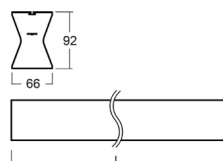

PRODUCT CODE

FASENY SUSPENDED DIRECT-INDIRECT

L (mm)	High Efficiency	
568mm	LED 9.5W / 1095 lm	41-EH3-F1-568-8***-0-*
848mm	LED 14W / 1640 lm	41-EH3-F1-848-8***-0-*
1128mm	LED 19W / 2190 lm	41-EH3-F1-1128-8***-0-*
1408mm	LED 23.5W / 2730 lm	41-EH3-F1-1408-8***-0-*
1688mm	LED 28W / 3280 lm	41-EH3-F1-1688-8***-0-*
1968mm	LED 33W / 3830 lm	41-EH3-F1-1968-8***-0-*
2248mm	LED 37.5W / 4380 lm	41-EH3-F1-2248-8***-0-*
L (mm)	High Output	
568mm	LED 16W / 1770 lm	41-EH3-F3-568-8***-0-*
848mm	LED 24W / 2660 lm	41-EH3-F3-848-8***-0-*
1128mm	LED 32.5W / 3550 lm	41-EH3-F3-1128-8***-0-*
1408mm	LED 40.5W / 4430 lm	41-EH3-F3-1408-8***-0-*
1688mm	LED 48.5W / 5320 lm	41-EH3-F3-1688-8***-0-*
1968mm	LED 57W / 6210 lm	41-EH3-F3-1968-8***-0-*
2248mm	LED 65W / 7100 lm	41-EH3-F3-2248-8***-0-*

* Luminous Flux taken with 4000K / Opal Diffuser
* Tunable White available on request

FASENY CORNER MODULE

L (mm)	High Efficiency	
603mm	LED 18W / 2120 lm	41-ECH3-F1-***-8***-***
L (mm)	High Output	
603mm	LED 30W / 3560 lm	41-ECH3-F3-***-8***-***

ACCESSORIES

L (mm)	Power Cable_4 Core	
2000mm	METAL	41-GE
L (mm)	Power Cable_5 Core	
2000mm	METAL	41-HE
L (mm)	Suspension Kit	
2000mm	METAL	41-U2000-E
L (mm)	Ceiling Cup	
80x80x32mm	WHITE	41-EC
	BLACK	41-ED
	SILVER	41-EB
L (mm)	End Caps (x2)	
99x66mm	WHITE	41-DC
	BLACK	41-DD
	SILVER	41-DB
L (mm)	Pendant Profile	
1000mm	WHITE	41-EQH-C
	BLACK	41-EQH-D
	SILVER	41-EQH-B
L (mm)	Straight Connector	
	METAL	41-KE
	DALI Straight Connector	
	METAL	41-JE