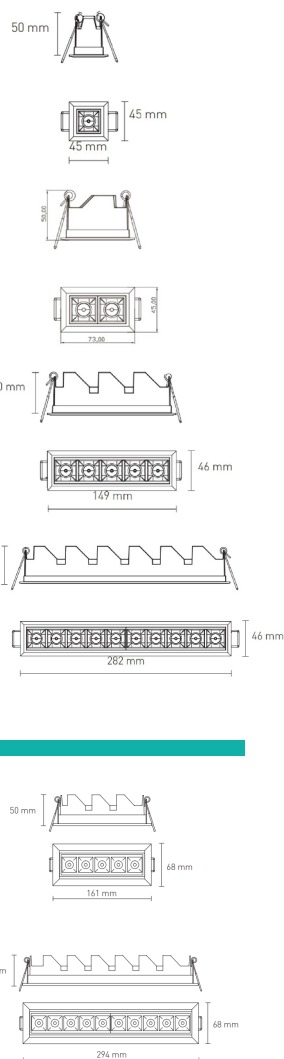

#### FOSS RECESSED TRIM FIXED

L (mm)	<b>FOSS RECESSED TRIM FIXED</b>	
45x45	LED 1 module_2W / 210 lm	59-AZ*-F1-45-9**-*-*-*

L (mm)	<b>FOSS RECESSED TRIM FIXED</b>	
73x45	LED 2 modules_4W / 420 lm	59-AZ*-F1-73-9**-*-*-*

L (mm)	<b>FOSS RECESSED TRIM FIXED</b>	
148x45	LED 5 modules_10W / 1050 lm	59-AZ*-F1-148-9**-*-*-*

L (mm)	<b>FOSS RECESSED TRIM FIXED</b>	
282x45	LED 10 modules_20W / 2100 lm	59-AZ*-F1-282-9**-*-*-*

\* Luminous Flux taken at 4000K

#### FOSS RECESSED TRIM ADJUSTABLE

L (mm)	<b>FOSS RECESSED TRIM ADJUSTABLE</b>	
154x55	LED 5 modules_10W / 1050 lm	59-MZ*-F1-9**-*-*-*

L (mm)	<b>FOSS RECESSED TRIM ADJUSTABLE</b>	
288x55	LED 10 modules_20W / 2100 lm	59-MZ*-F1-9**-*-*-*

#### BEAM ANGLE

		12°	59-AZ1-F1-***-9**-*-*-*
		34°	59-AZ3-F1-***-9**-*-*-*
		48°	59-AZ4-F1-***-9**-*-*-*