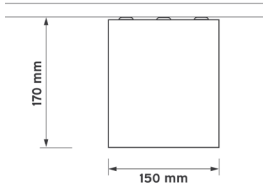

PRODUCT CODE

MOY SURFACE

Ø (mm)			
150mm	LED 8W / 1050 lm	80-FZ*-F1-150-8**-*-*-*	
	LED 14W / 1775 lm	80-FZ*-F2-150-8**-*-*-*	
	LED 19W / 2400 lm	80-FZ*-F3-150-8**-*-*-*	

* Luminous Flux taken from 4000K version