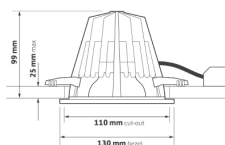

REGA LARGE

Ø (mm)			
195mm	LED	8W / 1075 lm	78-AZ⁺-F1-195-***-***-***
	LED	14W / 1800 lm	78-AZ⁺-F2-195-***-***-***
	LED	19W / 2450 lm	78-AZ⁺-F3-195-***-***-***

* Luminous Flux taken from 4000K version