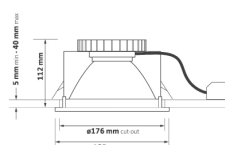

REFLECTOR TYPE

MULTI-FACETED 50°-60°	SATIN	MULTI-FACETED	78-AZ6-F⁺-***-***-***
	SATIN 50°	SATIN	78-AZ5-F⁺-***-***-***
SPECULAR 40°	SPECULAR	SPECULAR	78-AZ4-F⁺-***-***-***

CRI

CRI 80	CRI 90	CRI 80	78-AZ⁺-F⁺-***-g⁺-***-***
		CRI 90	78-AZ⁺-F⁺-***-g⁺-***-***

COLOUR TEMPERATURE

3000K	4000K	3000K	78-AZ⁺-F⁺-***-30-***-***
		4000K	78-AZ⁺-F⁺-***-40-***-***

CONTROL

NON DIM	DALI DIM	NON DIM	78-AZ⁺-F⁺-***-***-K-***
		DALI DIM	78-AZ⁺-F⁺-***-***-J-***
CASAMBI	SWITCH DIM	CASAMBI	78-AZ⁺-F⁺-***-***-C-***
		SWITCH DIM	78-AZ⁺-F⁺-***-***-T-***

EMERGENCY

NO EMERGENCY	3 HOUR EMERGENCY	0 HR	78-AZ⁺-F⁺-***-***-0-***
		3 HR	78-AZ⁺-F⁺-***-***-3-***

*3HR Emergency Reporting on request

BEZEL FINISH

BRUSHED ALUMINIUM	BLACK	ALUMINIUM	78-AZ⁺-F⁺-***-***-A-***
		BLACK	78-AZ⁺-F⁺-***-***-D-***
WHITE		WHITE	78-AZ⁺-F⁺-***-***-C-***

ACCESSORY (IF REQUIRED)

Ø (mm)			
130mm	LED	IP65 Bezel	78-AZ⁺-F⁺-130-***-***-IP65
195mm	LED	IP65 Bezel	78-AZ⁺-F⁺-195-***-***-IP65

SCAN
REGA
PRODUCT