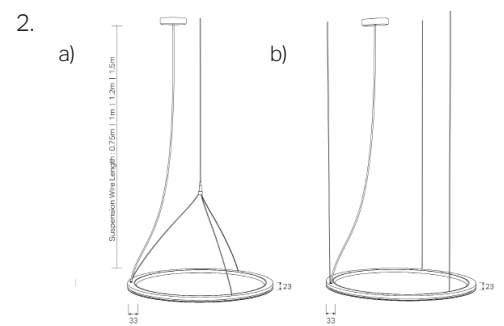

ACCESSORIES Version 1

Adjustable Suspension Kit with Rosette	
WHITE	54-EU-KC
BLACK	54-EU-KD
DALI Adjustable Suspension Kit with Rosette	
WHITE	54-EU-JC
BLACK	54-EU-JD
CASAMBI Adjustable Suspension Kit with Rosette	
WHITE	54-EU-MC
BLACK	54-EU-MD

ACCESSORIES Version 2

L (mm)	Rosette(s)	Product Code
	WHITE	54-ER1-KC
	BLACK	54-ER1-KD
	DALI Rosette(s)	
	WHITE	54-ER1-JC
	BLACK	54-ER1-JD
	CASAMBI Rosette(s)	
	WHITE	54-ER1-MC
	BLACK	54-ER1-MD
	Option A	
	Suspension Kit (Triple ceiling attachment)	
1500mm	METAL	54-EW-4-E
1200mm	METAL	54-EW-3-E
1000mm	METAL	54-EW-2-E
750mm	METAL	54-EW-1-E
	Option B	
	Suspension Kit	
3500mm	METAL	54-EU-5-E