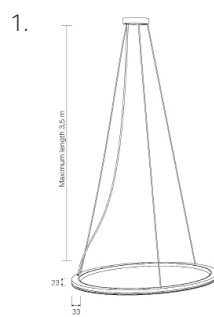

ACCESSORIES Version 1

Adjustable Suspension Kit with Rosette	
WHITE	54-EU-KC
BLACK	54-EU-KD
DALI Adjustable Suspension Kit with Rosette	
WHITE	54-EU-JC
BLACK	54-EU-JD
CASAMBI Adjustable Suspension Kit with Rosette	
WHITE	54-EU-MC
BLACK	54-EU-MD

ACCESSORIES Version 2

L (mm)	Rosette(s)	Product Code
	WHITE	54-ER1-KC
	BLACK	54-ER1-KD
	DALI Rosette(s)	
	WHITE	54-ER1-JC
	BLACK	54-ER1-JD
	CASAMBI Rosette(s)	
	WHITE	54-ER1-MC
	BLACK	54-ER1-MD
	Option A	
	Suspension Kit (Triple ceiling attachment)	
1500mm	METAL	54-EW-4-E
1200mm	METAL	54-EW-3-E
1000mm	METAL	54-EW-2-E
750mm	METAL	54-EW-1-E
	Option B	
	Suspension Kit	
3500mm	METAL	54-EU-5-E