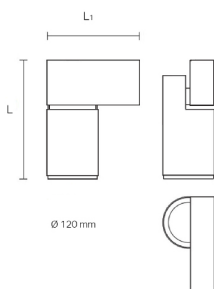

PRODUCT CODE

WEY TRACK

L (mm)	Wey Track 120Ø	
252 mm	<table border="0"> <tr><td>LED</td><td>1x 12.5W/1500lm</td><td>60-HZ[*]-F3-15-***-0-*</td></tr> <tr><td>LED</td><td>1x 17.5W/2000lm</td><td>60-HZ[*]-F3-20-***-0-*</td></tr> <tr><td>LED</td><td>1x 25W/3000lm</td><td>60-HZ[*]-F3-30-***-0-*</td></tr> <tr><td>LED</td><td>1x 33W/4000lm</td><td>60-HZ[*]-F3-40-***-0-*</td></tr> <tr><td>LED</td><td>1x 37W/5000lm</td><td>60-HZ[*]-F3-50-8***-0-*</td></tr> <tr><td>LED</td><td>1x 43W/6000lm</td><td>60-HZ[*]-F3-60-8***-0-*</td></tr> </table>	
* Luminous Flux taken with 4000K