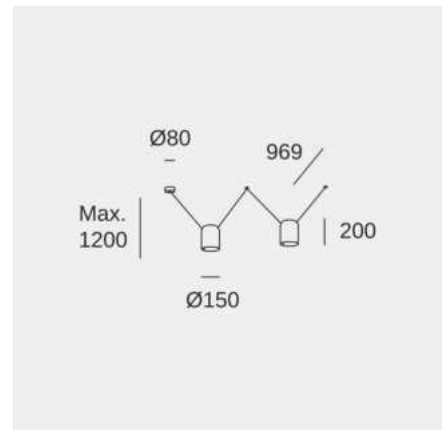

Attic Double Rectangular Shape

Nahtrang Design

Pendant Attic Double Rectangular Shape E27 30 Black 1537lm

Technical features

- Luminaire total power: 30W
- Lens / reflector angle: HORIZONTAL 115°
- Structure material: Aluminium
- Structure finish: Black
- Max. size of light bulb: 120/100 mm
- Recommended light bulb: E27
- Voltage / frequency: 100-240V/50-60Hz
- Warranty: 5 años
- Easily recyclable luminaire

Luminotechnic features

Lampholder	Quantity	Light source power (W)	Correlated Colour Temperature (CCT)
E27	2	Max. power 15W	-

Logistics

- Net weight (kg): 1.63
- Packaged weight (kg): 3.88
- Packaging: 325mm x 330mm x 455mm

Photometric test performed with a standard bulb

Image may not match reference. LedsC4 reserves the right to amend any of the product's components. The data related to flux, power and colour temperature may be subject to changes made by the manufacturer.