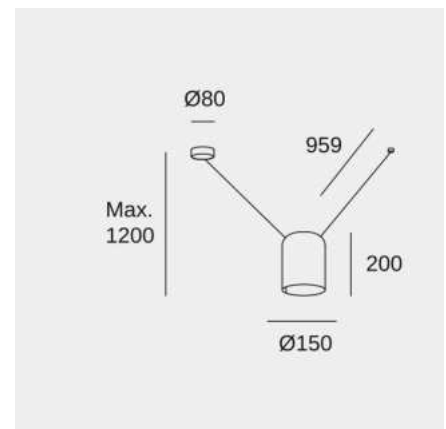

### Technical features

Luminaire total power: 15W

Lens / reflector angle: HORIZONTAL 115°

Structure material: Aluminium

Structure finish: Black

Max. size of light bulb: 120/100 mm

Recommended light bulb: E27

### Logistics

Net weight (kg): 0.89

Packaged weight (kg): 2.46

Packaging: 250mm x 250mm x 445mm

Photometric test performed with a standard bulb

Image may not match reference. LedsC4 reserves the right to amend any of the product's components. The data related to flux, power and colour temperature may be subject to changes made by the manufacturer.

### Technical features

- Luminaire total power: 30W
- Lens / reflector angle: HORIZONTAL 115°
- Structure material: Aluminium
- Structure finish: Black
- Max. size of light bulb: 120/100 mm
- Recommended light bulb: E27
- Voltage / frequency: 100-240V/50-60Hz
- Warranty: 5 años
- Easily recyclable luminaire