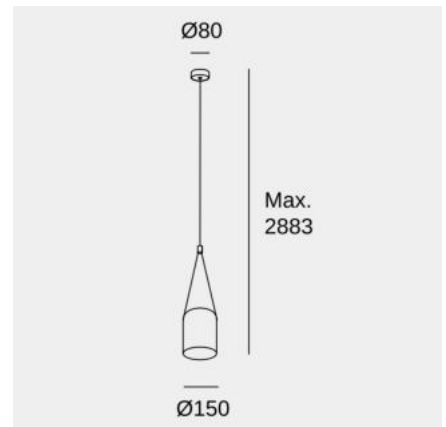

### Technical features

Luminaire total power: 15W

Lens / reflector angle: HORIZONTAL 115°

Structure material: Aluminium

Structure finish: Black

Max. size of light bulb: 120/100 mm

Recommended light bulb: E27

### Luminotechnic features

Lampholder	Quantity	Light source power (W)	Correlated Colour Temperature (CCT)
E27	1	Max. power 15W	-

### Logistics

Net weight (kg): 0.89

Packaged weight (kg): 2.46

Packaging: 250mm x 250mm x 445mm

Photometric test performed with a standard bulb

Image may not match reference. LedsC4 reserves the right to amend any of the product's components. The data related to flux, power and colour temperature may be subject to changes made by the manufacturer.