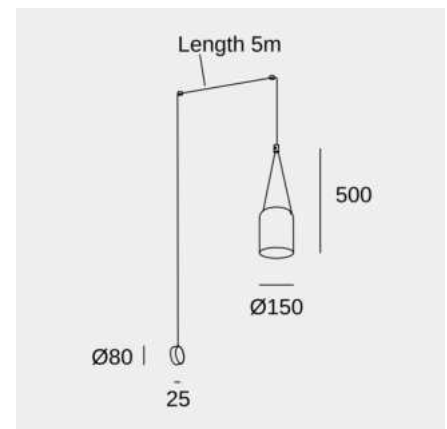

### Technical features

Luminaire total power: 45W

Lens / reflector angle: HORIZONTAL 115°

Structure material: Aluminium

Structure finish: Black

Max. size of light bulb: 120/100 mm

Recommended light bulb: E27

### Technical features

- Luminaire total power: 60W
- Lens / reflector angle: HORIZONTAL 115°
- Structure material: Aluminium
- Structure finish: Black
- Max. size of light bulb: 120/100 mm
- Recommended light bulb: E27
- Voltage / frequency: 100-240V/50-60Hz
- Warranty: 5 años
- Easily recyclable luminaire

### Technical features

Luminaire total power: 15W

Lens / reflector angle: HORIZONTAL 115°

Structure material: Aluminium

Structure finish: Black

Max. size of light bulb: 120/100 mm

Recommended light bulb: E27

### Logistics

Net weight (kg): 0.89

Packaged weight (kg): 2.46

Packaging: 250mm x 250mm x 445mm

Image may not match reference. LedsC4 reserves the right to amend any of the product's components. The data related to flux, power and colour temperature may be subject to changes made by the manufacturer.