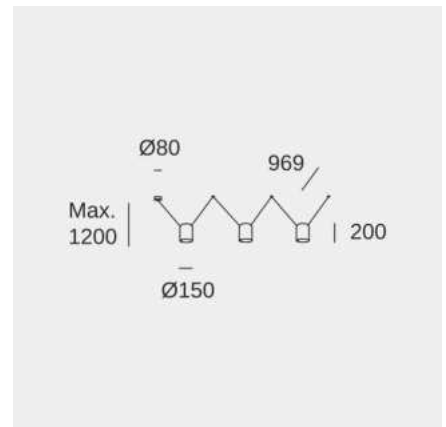

### Logistics

x 1

Net weight (kg): 2.37

Packaged weight (kg): 5.97

Packaging: 520mm x 530mm x 290mm

Photometric test performed with a standard bulb

Image may not match reference. LedsC4 reserves the right to amend any of the product's components. The data related to flux, power and colour temperature may be subject to changes made by the manufacturer.