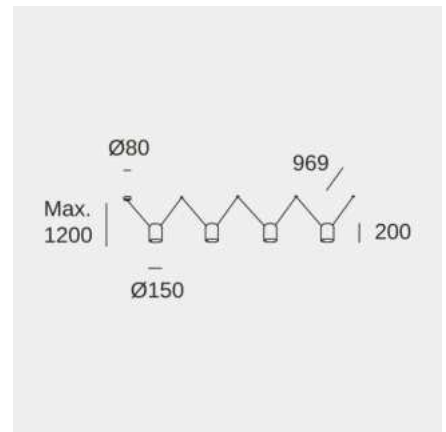

Attic Quadruple Rectangular Shape

Nahtrang Design

Pendant Attic Quadruple Rectangular Shape E27 60 Black 3074lm

Technical features

- Luminaire total power: 60W
- Lens / reflector angle: HORIZONTAL 115°
- Structure material: Aluminium
- Structure finish: Black
- Max. size of light bulb: 120/100 mm
- Recommended light bulb: E27
- Voltage / frequency: 100-240V/50-60Hz
- Warranty: 5 años
- Easily recyclable luminaire

Luminotechnic features

Lampholder	Quantity	Light source power (W)	Correlated Colour Temperature (CCT)
E27	4	Max. power 15W	-

Logistics

- Net weight (kg): 3.11
- Packaged weight (kg): 7.08
- Packaging: 480mm x 480mm x 405mm

Photometric test performed with a standard bulb

Image may not match reference. LedsC4 reserves the right to amend any of the product's components. The data related to flux, power and colour temperature may be subject to changes made by the manufacturer.