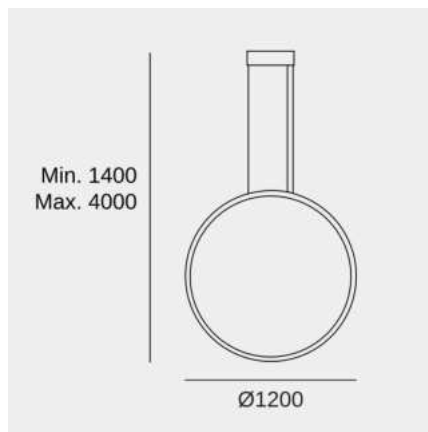

- Net weight (kg): 5
- Packaged weight (kg): 10
- Packaging: 981mm x 958mm x 95mm

Image may not match reference. LedsC4 reserves the right to amend any of the product's components. The data related to flux, power and colour temperature may be subject to changes made by the manufacturer.

### Logistics

x 1

Net weight (kg): 5

Packaged weight (kg): 10

Packaging: 981mm x 958mm x 95mm

Image may not match reference. LedsC4 reserves the right to amend any of the product's components. The data related to flux, power and colour temperature may be subject to changes made by the manufacturer.

### Luminotechnic features

- Luminance C0°G65°: 1693
- Luminance C90°G65°: 1693
- CRI: 90

UGR		Lampholder	Quantity	Light source power (W)	Correlated Colour Temperature (CCT)
S=0.250					
Ceiling / cavity	0.7	LED	1	67.4W	LED neutral-white 4000K
Walls	0.5				
Working Plane	0.2				
Room dimensions	X=4H, Y=8H				
UGR crosswise	18.7				
UGR lengthwise	18.7				

- Net weight (kg): 6
- Packaged weight (kg): 13
- Packaging: 1290mm x 1256mm x 95mm

Image may not match reference. LedsC4 reserves the right to amend any of the product's components. The data related to flux, power and colour temperature may be subject to changes made by the manufacturer.