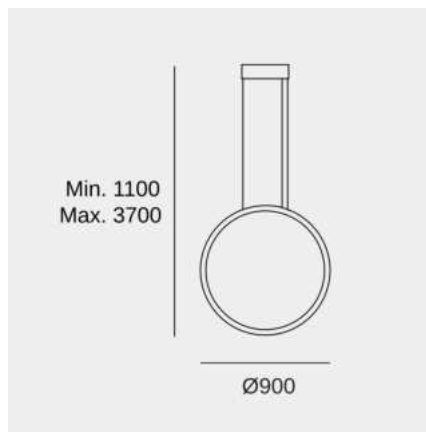

### Technical features

- Luminaire total power: 53W
- Real lumens: 2992
- Real lm/W: 56
- Correlated Colour Temperature (CCT): LED neutral-white 4000K
- Lens / reflector angle: HORIZONTAL 115°
- UGR: <=19
- Structure finish: Black
- Diffuser material: Softdiffuser
- Diffuser finish: Opal
- Driver Brand: MEANWELL
- Voltage / frequency: 100-240V/50-60Hz
- Dimming protocol: ON-OFF/DALI
- Power Factor: 0.90
- Useful life: 50,000h L80B20
- Warranty: 5 años
- Easily recyclable luminaire

### Luminotechnic features

- Luminance C0°G65°: 1410
- Luminance C90°G65°: 1407
- CRI: 90

UGR		Lampholder	Quantity	Light source power (W)	Correlated Colour Temperature (CCT)
S=0.250					
Ceiling / cavity	0.7	LED	1	49.6W	LED neutral-white 4000K
Walls	0.5				
Working Plane	0.2				
Room dimensions	X=4H, Y=8H				
UGR crosswise	18.2				
UGR lengthwise	18.2				

- Net weight (kg): 5
- Packaged weight (kg): 10
- Packaging: 981mm x 958mm x 95mm

Image may not match reference. LedsC4 reserves the right to amend any of the product's components. The data related to flux, power and colour temperature may be subject to changes made by the manufacturer.

### Logistics

x 1

Net weight (kg): 5

Packaged weight (kg): 10

Packaging: 981mm x 958mm x 95mm

Image may not match reference. LedsC4 reserves the right to amend any of the product's components. The data related to flux, power and colour temperature may be subject to changes made by the manufacturer.