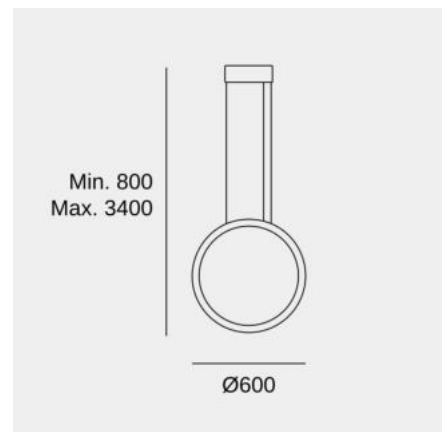

### Technical features

- Luminaire total power: 39W
- Real lumens: 3674
- Real lm/W: 94
- Correlated Colour Temperature (CCT): LED neutral-white 4000K
- Lens / reflector angle: HORIZONTAL 121°
- UGR: <=22
- Structure finish: Black
- Diffuser material: Softdiffuser
- Diffuser finish: Opal
- Driver Brand: INVENTRONICS
- Voltage / frequency: 100-240V/50-60Hz
- Dimming protocol: ON-OFF/DALI
- Power Factor: 0.90
- Useful life: 50,000h L80B20
- Warranty: 5 años
- Easily recyclable luminaire

### Luminotechnic features

CRI: 90

UGR		Lampholder	Quantity	Light source power (W)	Correlated Colour Temperature (CCT)
S=0.250					
Ceiling / cavity	0.7	LED	1	36.4W	LED neutral-white 4000K
Walls	0.5				
Working Plane	0.2				
Room dimensions	X=4H, Y=8H				
UGR crosswise	21.8				
UGR lengthwise	21.8				

Net weight (kg): 3.4

Packaged weight (kg): 5.42

Packaging: 700mm x 695mm x 100mm

Image may not match reference. LedsC4 reserves the right to amend any of the product's components. The data related to flux, power and colour temperature may be subject to changes made by the manufacturer.

### Logistics

x 1

Net weight (kg): 3.4

Packaged weight (kg): 5.42

Packaging: 700mm x 695mm x  
100mm

Image may not match reference. LedsC4 reserves the right to amend any of the product's components. The data related to flux, power and colour temperature may be subject to changes made by the manufacturer.