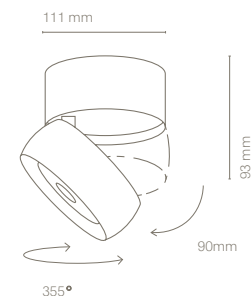

06193-	Honeycomb eye ø120
06196-	Sculptural lens eye ø120
06199-	Square lens eye ø120

Need to be used with the 15° lense

06193-

06196-

06199-

Eye Down
06203-

Quality certificates: