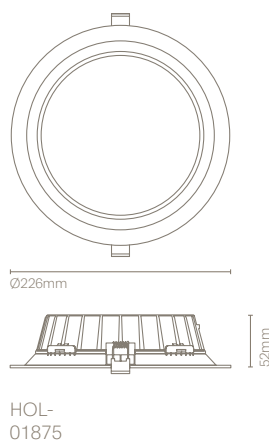

HOLP

Technical information / Información técnica:

Index Protection / Índice de protección:	IP54 (IP20 superior)
Driver:	Included / incluido
CRI:	80
Temperature / Temperatura:	2700K + 3000K + 4000K
Lifetime / Tiempo de vida:	50.000h L80B20
Technology / Tecnología:	LED
Guarantee / Garantía:	5 years / años
Class / Clase:	Class II
Voltage / Voltaje:	230V
Flicker:	<7%
Step McAdam:	4-SCDM
Cut-out / Huevo de epotramiento:	Ø200mm