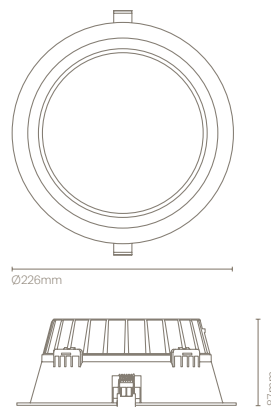

HOLP

Technical information / Información técnica:

Index Protection / Índice de protección:	IP54 (IP20 superior)
Driver:	Included / incluido
CRI:	80
Temperature / Temperatura:	2700K + 3000K + 4000K
Lifetime / Tiempo de vida:	50.000h L80B20
Technology / Tecnología:	LED
Guarantee / Garantía:	5 years / años
Class / Clase:	Class II
Voltage / Voltaje:	230V
Flicker:	<7%
Step McAdam:	4-SCDM
Cut-out / Huevo de epotramiento:	Ø200mm

HOL-01876

Model:

	Colour	CRI/Temp.	Angle	Led	Dimming	Emergency
01876-	0 White	S 827 + 830 + 840	9 100°	3 2950lm / 21W	- On-off	EM Kit 1h
	1 Black				D DALI	
					R Edge cut