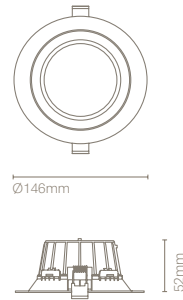

HOLP

Technical information / Información técnica:

Index Protection / Índice de protección:	IP54 (IP20 superior)
Driver:	Included / incluido
CRI:	80
Temperature / Temperatura:	2700K + 3000K + 4000K
Lifetime / Tiempo de vida:	50.000h L80B20
Technology / Tecnología:	LED
Guarantee / Garantía:	5 years / años
Class / Clase:	Class II
Voltage / Voltaje:	230V
Flicker:	<7%
Step McAdam:	4-SCDM
Cut-out / Huevo de epotramiento:	Ø120mm

HOLP-01855

Model:

	Colour	CRI/Temp.	Angle	Led	Dimming	Emergency
01855-	0 White	S 827 + 830 + 840	9 100°	1 1200lm / 9W	- On-off	EM Kit 1h
	1 Black				D DALI	
					R Edge cut