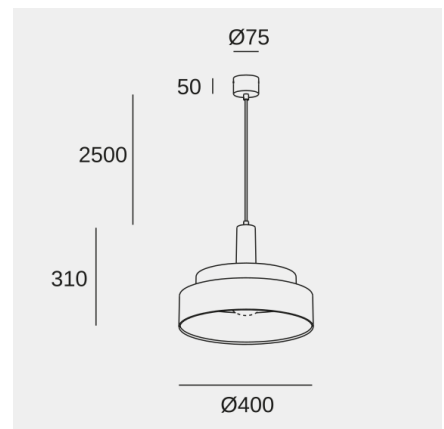

### Technical features

Luminaire total power: 15W

Lens / reflector angle: HORIZONTAL 124°

Structure material: Aluminium

Structure finish: Grey white

Recommended light bulb: E27

Voltage / frequency: 100-240V/50-60Hz

### Technical features

Luminaire total power: 15W

Lens / reflector angle: HORIZONTAL 124°

Structure material: Aluminium

Structure finish: Multi-coloured

Recommended light bulb: E27

Voltage / frequency: 100-240V/50-60Hz

### Luminotechnic features

Luminance C0°G65°: 1020

Luminance C90°G65°: 1020

Lampholder	Quantity	Light source power (W)	Correlated Colour Temperature (CCT)
E27	1	Max. power 15W	-

Image may not match reference. LedsC4 reserves the right to amend any of the product's components. The data related to flux, power and colour temperature may be subject to changes made by the manufacturer.