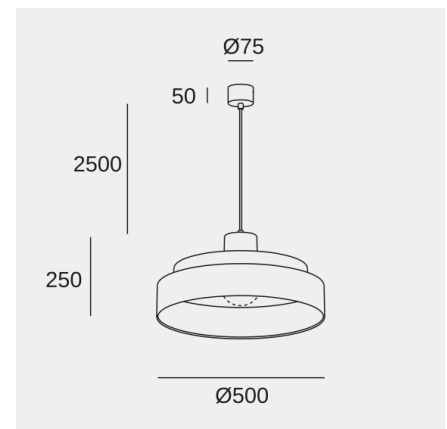

### Technical features

Luminaire total power: 15W

Lens / reflector angle: HORIZONTAL 124°

Structure material: Aluminium

Structure finish: Grey white

Recommended light bulb: E27

Voltage / frequency: 100-240V/50-60Hz

### Technical features

Luminaire total power: 15W

Lens / reflector angle: HORIZONTAL 124°

Structure material: Aluminium

Structure finish: Multi-coloured

Recommended light bulb: E27

Voltage / frequency: 100-240V/50-60Hz

### Luminotechnic features

Luminance C0°G65°: 1020

Luminance C90°G65°: 1020

Lampholder	Quantity	Light source power (W)	Correlated Colour Temperature (CCT)
E27	1	Max. power 15W	-

Image may not match reference. LedsC4 reserves the right to amend any of the product's components. The data related to flux, power and colour temperature may be subject to changes made by the manufacturer.