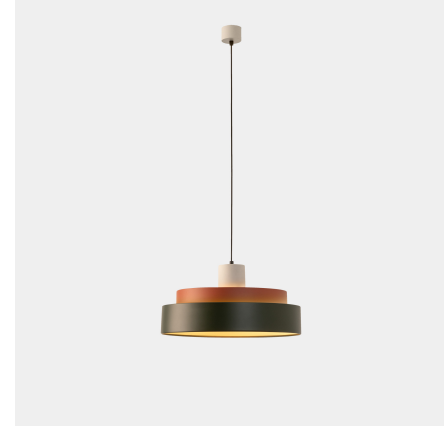

Keops 2 Bodies Big

Lagranja Design

Pendant Keops 2 Bodies Big E27 15 Multi-coloured 576lm

Technical features

Luminaire total power: 15W

Lens / reflector angle: HORIZONTAL 124°

Structure material: Aluminium

Structure finish: Multi-coloured

Recommended light bulb: E27

Voltage / frequency: 100-240V/50-60Hz

Power Factor: NULL

Warranty: 5 años

Easily recyclable luminaire

Luminotechnic features

Luminance C0°G65°: 1020

Luminance C90°G65°: 1020

Lampholder	Quantity	Light source power (W)	Correlated Colour Temperature (CCT)
E27	1	Max. power 15W	-

Image may not match reference. LedsC4 reserves the right to amend any of the product's components. The data related to flux, power and colour temperature may be subject to changes made by the manufacturer.