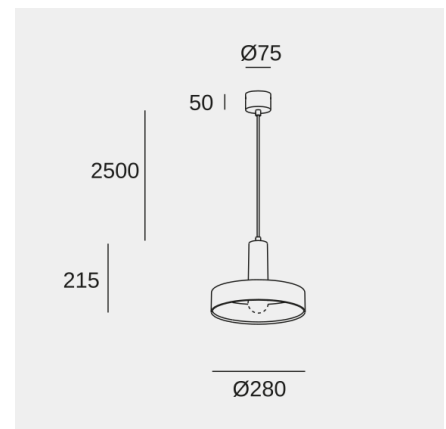

### Technical features

Luminaire total power: 15W

Lens / reflector angle: HORIZONTAL 124°

Structure material: Aluminium

Structure finish: Grey white

Recommended light bulb: E27

Voltage / frequency: 100-240V/50-60Hz

### Luminotechnic features

Luminance C0°G65°: 1020

Luminance C90°G65°: 1020

Lampholder	Quantity	Light source power (W)	Correlated Colour Temperature (CCT)
E27	1	Max. power 15W	-

Image may not match reference. LedsC4 reserves the right to amend any of the product's components. The data related to flux, power and colour temperature may be subject to changes made by the manufacturer.

### Technical features

Luminaire total power: 15W

Lens / reflector angle: HORIZONTAL 124°

Structure material: Aluminium

Structure finish: Multi-coloured

Recommended light bulb: E27

Voltage / frequency: 100-240V/50-60Hz