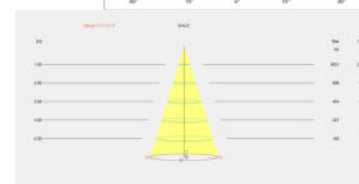

Play Snoot Round Adjustable

LedsC4 Team

Downlight Play Snoot Round Adjustable 14.3 LED neutral-white 4000K CRI 90 34.5° ON-OFF Black IP54 1300lm

Technical features

Luminaire total power: 14.3W
 Real lumens: 1300
 Real lm/W: 91
 Correlated Colour Temperature (CCT): LED neutral-white 4000K
 Lens / reflector angle: MEDIUM 35°
 UGR: <=19
 Structure material: Aluminium
 Structure finish: Black
 Diffuser material: Methacrylate
 Diffuser finish: Transparent
 Driver Brand: VOSSLOH-SCHWABE
 Voltage / frequency: 100-240V/50-60Hz
 Dimming protocol: ON-OFF
 Power Factor: 0.88
 Useful life: 50,000h L80B20
 Warranty: 5 años

Luminotechnic features

CRI: 90
 MacAdam steps: 2
 Photobiological risk: RG2

UGR		Lampholder	Quantity	Light source power (W)	Correlated Colour Temperature (CCT)
S=0.250					
Ceiling / cavity	0.7	LED	1	11.9W	LED neutral-white 4000K
Walls	0.5				
Working Plane	0.2				
Room dimensions	X=4H, Y=8H				
UGR crosswise	16.1				
UGR lengthwise	16.1				