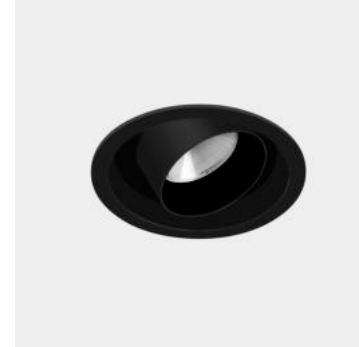

Play Snoot Round Adjustable

LedsC4 Team

Downlight Play Snoot Round Adjustable 14.3 LED neutral-white 4000K CRI 90 34.5° ON-OFF Black IP54 1300lm

Technical features

Luminaire total power: 14.3W
 Real lumens: 1300
 Real lm/W: 91
 Correlated Colour Temperature (CCT): LED neutral-white 4000K
 Lens / reflector angle: MEDIUM 35°
 UGR: <=19
 Structure material: Aluminium
 Structure finish: Black
 Diffuser material: Methacrylate
 Diffuser finish: Transparent
 Driver Brand: VOSSLOH-SCHWABE
 Voltage / frequency: 100-240V/50-60Hz
 Dimming protocol: ON-OFF
 Power Factor: 0.88
 Useful life: 50,000h L80B20
 Warranty: 5 años

Luminotechnic features

CRI: 90
 MacAdam steps: 2
 Photobiological risk: RG2

UGR		Lampholder	Quantity	Light source power (W)	Correlated Colour Temperature (CCT)
S=0.250					
Ceiling / cavity	0.7	LED	1	11.9W	LED neutral-white 4000K
Walls	0.5				
Working Plane	0.2				
Room dimensions	X=4H, Y=8H				
UGR crosswise	16.1				
UGR lengthwise	16.1				

Play Snoot Round Adjustable Trimless

LedsC4 Team

Downlight Play Snoot Round Adjustable Trimless 14.3 LED neutral-white 4000K CRI 90 34.5° ON-OFF Black IP54 1300lm

Technical features

- Luminaire total power: 14.3W
- Real lumens: 1300
- Real lm/W: 91
- Correlated Colour Temperature (CCT): LED neutral-white 4000K
- Lens / reflector angle: MEDIUM 35°
- UGR: <=19
- Structure material: Aluminium
- Structure finish: Black
- Diffuser material: Methacrylate
- Diffuser finish: Transparent
- Driver Brand: VOSSLOH-SCHWABE
- Voltage / frequency: 100-240V/50-60Hz
- Dimming protocol: ON-OFF
- Power Factor: 0.88
- Useful life: 50,000h L80B20
- Warranty: 5 años