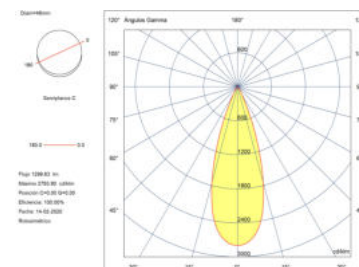

Luminotechnic features

CRI: 90
 MacAdam steps: 2
 Photobiological risk: RG2

UGR		Lampholder	Quantity	Light source power (W)	Correlated Colour Temperature (CCT)
S=0.250					
Ceiling / cavity	0.7	LED	1	11.9W	LED neutral-white 4000K
Walls	0.5				
Working Plane	0.2				
Room dimensions	X=4H, Y=8H				
UGR crosswise	16.1				
UGR lengthwise	16.1				