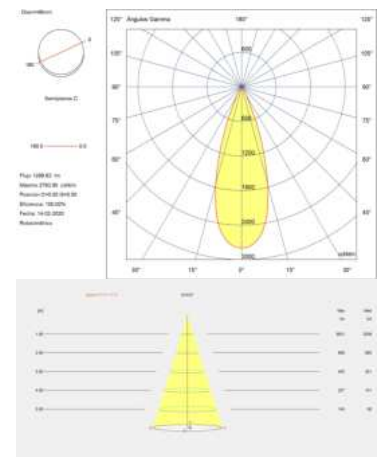

Luminotechnic features

- CRI: 90
- MacAdam steps: 2
- Photobiological risk: RG2

UGR		Lampholder	Quantity	Light source power (W)	Correlated Colour Temperature (CCT)
S=0.250					
Ceiling / cavity	0.7	LED	1	11.9W	LED neutral-white 4000K
Walls	0.5				
Working Plane	0.2				
Room dimensions	X=4H, Y=8H				
UGR crosswise	16.1				
UGR lengthwise	16.1				