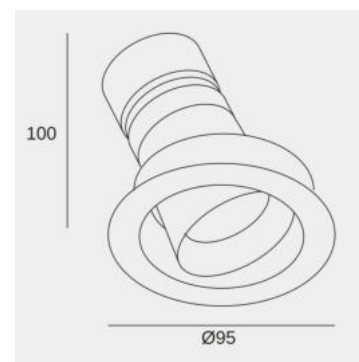

Play Snoot Round Adjustable

LedsC4 Team

Downlight Play Snoot Round Adjustable 14.3 LED neutral-white 4000K CRI 90 34.5° ON-OFF Black IP54 1300lm

Technical features

Luminaire total power: 14.3W
 Real lumens: 1300
 Real lm/W: 91
 Correlated Colour Temperature (CCT): LED neutral-white 4000K
 Lens / reflector angle: MEDIUM 35°
 UGR: <=19
 Structure material: Aluminium
 Structure finish: Black
 Diffuser material: Methacrylate
 Diffuser finish: Transparent
 Driver Brand: VOSSLOH-SCHWABE
 Voltage / frequency: 100-240V/50-60Hz
 Dimming protocol: ON-OFF
 Power Factor: 0.88
 Useful life: 50,000h L80B20
 Warranty: 5 años

Luminotechnic features

CRI: 90
 MacAdam steps: 2
 Photobiological risk: RG2

UGR		Lampholder	Quantity	Light source power (W)	Correlated Colour Temperature (CCT)
S=0.250					
Ceiling / cavity	0.7	LED	1	11.9W	LED neutral-white 4000K
Walls	0.5				
Working Plane	0.2				
Room dimensions	X=4H, Y=8H				
UGR crosswise	16.1				
UGR lengthwise	16.1				

Play Snoot Round Adjustable Trimless

LedsC4 Team

Downlight Play Snoot Round Adjustable Trimless 14.3 LED neutral-white 4000K CRI 90 34.5° ON-OFF Black IP54 1300lm

Technical features

- Luminaire total power: 14.3W
- Real lumens: 1300
- Real lm/W: 91
- Correlated Colour Temperature (CCT): LED neutral-white 4000K
- Lens / reflector angle: MEDIUM 35°
- UGR: <=19
- Structure material: Aluminium
- Structure finish: Black
- Diffuser material: Methacrylate
- Diffuser finish: Transparent
- Driver Brand: VOSSLOH-SCHWABE
- Voltage / frequency: 100-240V/50-60Hz
- Dimming protocol: ON-OFF
- Power Factor: 0.88
- Useful life: 50,000h L80B20
- Warranty: 5 años

Structure material: Steel

Dimensions: 46 x NA x 2

Net weight (kg): 0.09

Image may not match reference. LedsC4 reserves the right to amend any of the product's components. The data related to flux, power and colour temperature may be subject to changes made by the manufacturer.