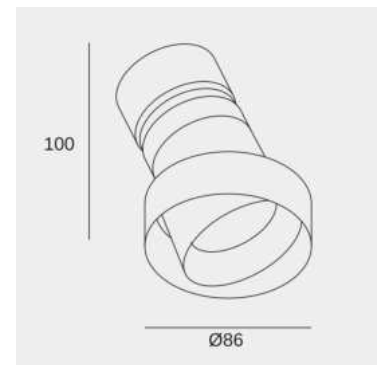

Play Snoot Round Adjustable Trimless

LedsC4 Team

Downlight Play Snoot Round Adjustable Trimless 14.3 LED neutral-white 4000K CRI 90 34.5° ON-OFF Black IP54 1300lm

Technical features

- Luminaire total power: 14.3W
- Real lumens: 1300
- Real lm/W: 91
- Correlated Colour Temperature (CCT): LED neutral-white 4000K
- Lens / reflector angle: MEDIUM 35°
- UGR: <=19
- Structure material: Aluminium
- Structure finish: Black
- Diffuser material: Methacrylate
- Diffuser finish: Transparent
- Driver Brand: VOSSLOH-SCHWABE
- Voltage / frequency: 100-240V/50-60Hz
- Dimming protocol: ON-OFF
- Power Factor: 0.88
- Useful life: 50,000h L80B20
- Warranty: 5 años

Luminotechnic features

- CRI: 90
- MacAdam steps: 2
- Photobiological risk: RG2

UGR		Lampholder	Quantity	Light source power (W)	Correlated Colour Temperature (CCT)
S=0.250					
Ceiling / cavity	0.7	LED	1	11.9W	LED neutral-white 4000K
Walls	0.5				
Working Plane	0.2				
Room dimensions	X=4H, Y=8H				
UGR crosswise	16.1				
UGR lengthwise	16.1				

Structure material: Polycarbonate
Dimensions: 52 x NA x 27
Net weight (kg): 0.01

71-4754-60-00

Black visual comfort

Structure material: ABS
Dimensions: 52 x NA x 26
Net weight (kg): 0.01

71-5167-00-00

5 x Elliptical diffuser

Structure material: Steel

Dimensions: 46 x NA x 2

Net weight (kg): 0.09

Image may not match reference. LedsC4 reserves the right to amend any of the product's components. The data related to flux, power and colour temperature may be subject to changes made by the manufacturer.