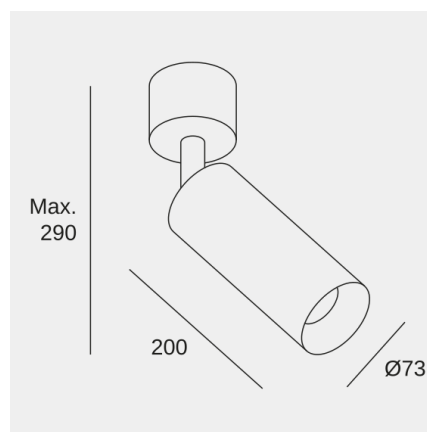

UGR crosswise: 15.0

UGR lengthwise: 15.0

Lampholder	Quantity	Light source power (W)	Correlated Colour Temperature (CCT)
LED	1	11.9W	LED neutral-white 4000K

Image may not match reference. LedsC4 reserves the right to amend any of the product's components. The data related to flux, power and colour temperature may be subject to changes made by the manufacturer.

Play Deco Surface

LedsC4 Team

Spotlight Play Deco Surface 14.4 LED neutral-white 4000K CRI 90 34.2° ON-OFF Black/Black 1335lm

Logistics

Net weight (kg): 0.86

Packaged weight (kg): 1.03

Packaging: 130mm x 135mm x 365mm