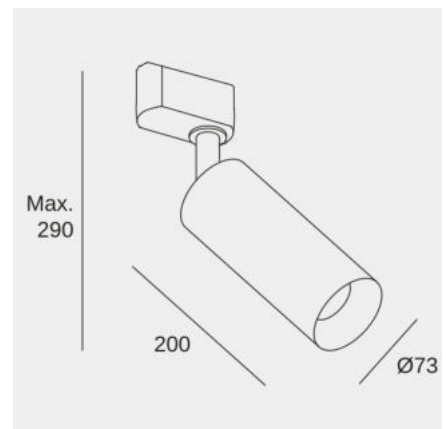

Luminotechnic features

- CRI: 90
- MacAdam steps: 2
- Photobiological risk: RG2
- UGR crosswise: 15.0
- UGR lengthwise: 15.0

Lampholder	Quantity	Light source power (W)	Correlated Colour Temperature (CCT)
LED	1	11.9W	LED neutral-white 4000K

71-5174-60-60

1500mm black suspension kit

Structure material: Aluminium
Dimensions: 69,5 x NA x 51
Net weight (kg): 0.22

71-5174-DL-DL

1500mm gold suspension kit

Structure material: Aluminium
Dimensions: 69,5 x NA x 51
Net weight (kg): 0.22