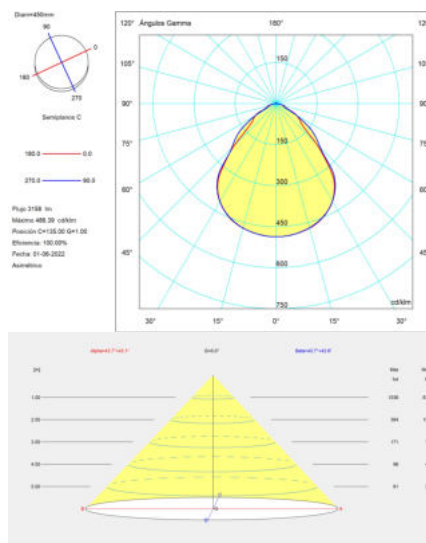

Luno Slim Pendant Small

Pendant Luno Slim Pendant Small 27.8 4000K CRI 90 ON-OFF / DALI-2 / PUSH White IP20 3158lm

Technical features

- Luminaire total power: 27.8W
- Real lumens: 3158
- Real lm/W: 114
- Correlated Colour Temperature (CCT): 4000K
- Lens / reflector angle: FLOOD 87°
- UGR: <=19
- Structure material: Aluminium
- Structure finish: White
- Diffuser material: Polycarbonate
- Diffuser finish: MICROPRISMATIC
- Driver Brand: TRIDONIC
- Voltage / frequency: 220-240V/50-60Hz
- Dimming protocol: ON-OFF / DALI-2 / PUSH
- Power Factor: 0.95
- Useful life: 50,000h L80B20
- Warranty: 5 años

Luminotechnic features

- Luminance C0°G65°: 2309
- Luminance C90°G65°: 1855
- CRI: 90
- MacAdam steps: 3
- Photobiological risk: RG1

UGR		Lampholder	Quantity	Light source power (W)
S=0.250				
Ceiling / cavity	0.7	LED	1	23.1W
Walls	0.5			
Working Plane	0.2			
Room dimensions	X=4H, Y=8H			
UGR crosswise	18.4			
UGR lengthwise	18.8			

Luminotechnic features

- Luminance C0°G65°: 2849
- Luminance C90°G65°: 1752
- CRI: 90
- MacAdam steps: 3
- Photobiological risk: RG1

UGR		Lampholder	Quantity	Light source power (W)
S=0.250				
Ceiling / cavity	0.7	LED	1	34.7W
Walls	0.5			
Working Plane	0.2			
Room dimensions	X=4H, Y=8H			
UGR crosswise	18.2			
UGR lengthwise	18.7			