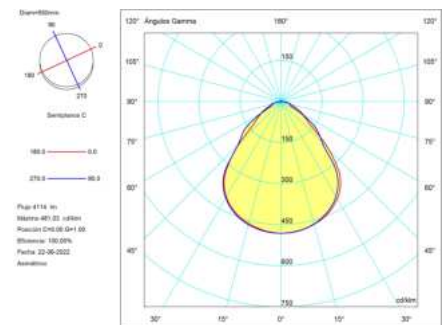

Luminotechnic features

- Luminance C0°G65°: 2849
- Luminance C90°G65°: 1752
- CRI: 90
- MacAdam steps: 3
- Photobiological risk: RG1

UGR		Lampholder	Quantity	Light source power (W)
S=0.250				
Ceiling / cavity	0.7	LED	1	34.7W
Walls	0.5			
Working Plane	0.2			
Room dimensions	X=4H, Y=8H			
UGR crosswise	18.2			
UGR lengthwise	18.7			