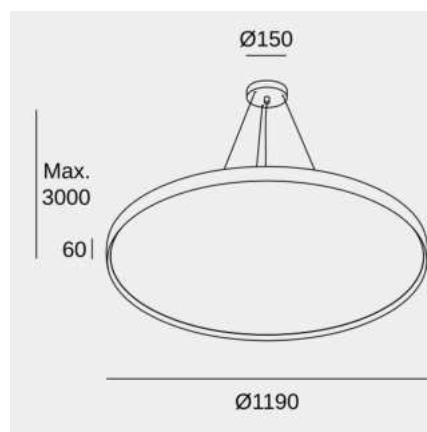

Luminotechnic features

- Luminance C0°G65°: 1610
- Luminance C90°G65°: 2273
- CRI: 90
- MacAdam steps: 3
- Photobiological risk: RG1

UGR		Lampholder	Quantity	Light source power (W)
S=0.250				
Ceiling / cavity	0.7	LED	1	67.2W
Walls	0.5			
Working Plane	0.2			
Room dimensions	X=4H, Y=8H			
UGR crosswise	18.5			
UGR lengthwise	17.8			

Luno Slim Pendant Extra Large

Pendant Luno Slim Pendant Extra Large 108.2 4000K CRI 90 ON-OFF / DALI-2 / PUSH White IP20 10257lm

Technical features

- Luminaire total power: 108.2W
- Real lumens: 10257
- Real lm/W: 95
- Correlated Colour Temperature (CCT): 4000K
- Lens / reflector angle: FLOOD 90°
- UGR: <=19
- Structure material: Aluminium
- Structure finish: White
- Diffuser material: Polycarbonate
- Diffuser finish: MICROPRISMATIC
- Driver Brand: TRIDONIC
- Voltage / frequency: 220-240V/50-60Hz
- Dimming protocol: ON-OFF / DALI-2 / PUSH
- Power Factor: 0.95
- Useful life: 50,000h L80B20
- Warranty: 5 años

Luminotechnic features

- Luminance C0°G65°: 1134
- Luminance C90°G65°: 1525
- CRI: 90
- MacAdam steps: 3
- Photobiological risk: RG1

UGR		Lampholder	Quantity	Light source power (W)
S=0.250				
Ceiling / cavity	0.7	LED	1	100.8W
Walls	0.5			
Working Plane	0.2			
Room dimensions	X=4H, Y=8H			
UGR crosswise	17.7			
UGR lengthwise	17.1			