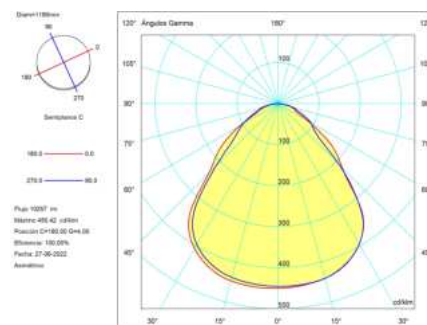

Luminotechnic features

- Luminance C0°G65°: 1610
- Luminance C90°G65°: 2273
- CRI: 90
- MacAdam steps: 3
- Photobiological risk: RG1

UGR		Lampholder	Quantity	Light source power (W)
S=0.250				
Ceiling / cavity	0.7	LED	1	67.2W
Walls	0.5			
Working Plane	0.2			
Room dimensions	X=4H, Y=8H			
UGR crosswise	18.5			
UGR lengthwise	17.8			

Luminotechnic features

- Luminance C0°G65°: 1134
- Luminance C90°G65°: 1525
- CRI: 90
- MacAdam steps: 3
- Photobiological risk: RG1

UGR		Lampholder	Quantity	Light source power (W)
S=0.250				
Ceiling / cavity	0.7	LED	1	100.8W
Walls	0.5			
Working Plane	0.2			
Room dimensions	X=4H, Y=8H			
UGR crosswise	17.7			
UGR lengthwise	17.1			