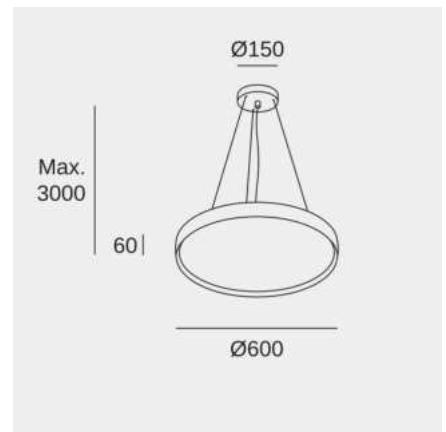

Luminotechnic features

- Luminance C0°G65°: 2309
- Luminance C90°G65°: 1855
- CRI: 90
- MacAdam steps: 3
- Photobiological risk: RG1

UGR		Lampholder	Quantity	Light source power (W)
S=0.250				
Ceiling / cavity	0.7	LED	1	23.1W
Walls	0.5			
Working Plane	0.2			
Room dimensions	X=4H, Y=8H			
UGR crosswise	18.4			
UGR lengthwise	18.8			

Luno Slim Pendant Medium

Pendant Luno Slim Pendant Medium 37.8 4000K CRI 90 ON-OFF / DALI-2 / PUSH White IP20 4114lm

Technical features

- Luminaire total power: 37.8W
- Real lumens: 4114
- Real lm/W: 109
- Correlated Colour Temperature (CCT): 4000K
- Lens / reflector angle: FLOOD 88°
- UGR: <=19
- Structure material: Aluminium
- Structure finish: White
- Diffuser material: Polycarbonate
- Diffuser finish: MICROPRISMATIC
- Driver Brand: TRIDONIC
- Voltage / frequency: 220-240V/50-60Hz
- Dimming protocol: ON-OFF / DALI-2 / PUSH
- Power Factor: 0.95
- Useful life: 50,000h L80B20
- Warranty: 5 años

Luminotechnic features

- Luminance C0°G65°: 2849
- Luminance C90°G65°: 1752
- CRI: 90
- MacAdam steps: 3
- Photobiological risk: RG1

UGR		Lampholder	Quantity	Light source power (W)
S=0.250				
Ceiling / cavity	0.7	LED	1	34.7W
Walls	0.5			
Working Plane	0.2			
Room dimensions	X=4H, Y=8H			
UGR crosswise	18.2			
UGR lengthwise	18.7			

Luno Slim Pendant Large

Pendant Luno Slim Pendant Large 71.3 4000K CRI 90 ON-OFF / DALI-2 / PUSH White IP20 7194lm

Technical features

- Luminaire total power: 71.3W
- Real lumens: 7194
- Real lm/W: 101
- Correlated Colour Temperature (CCT): 4000K
- Lens / reflector angle: FLOOD 87°
- UGR: <=19
- Structure material: Aluminium
- Structure finish: White
- Diffuser material: Polycarbonate
- Diffuser finish: MICROPRISMATIC
- Driver Brand: TRIDONIC
- Voltage / frequency: 220-240V/50-60Hz
- Dimming protocol: ON-OFF / DALI-2 / PUSH
- Power Factor: 0.95
- Useful life: 50,000h L80B20
- Warranty: 5 años