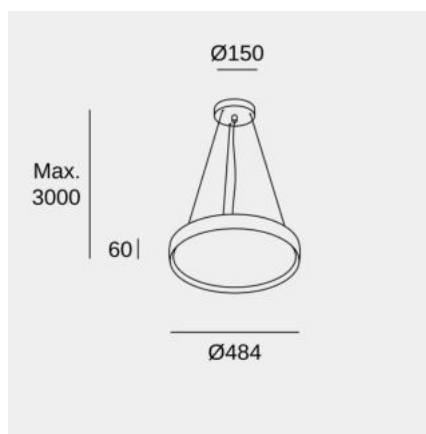

Luno Slim Pendant Small

Pendant Luno Slim Pendant Small 27.8 4000K CRI 90 ON-OFF / DALI-2 / PUSH White IP20 3158lm

Technical features

- Luminaire total power: 27.8W
- Real lumens: 3158
- Real lm/W: 114
- Correlated Colour Temperature (CCT): 4000K
- Lens / reflector angle: FLOOD 87°
- UGR: <=19
- Structure material: Aluminium
- Structure finish: White
- Diffuser material: Polycarbonate
- Diffuser finish: MICROPRISMATIC
- Driver Brand: TRIDONIC
- Voltage / frequency: 220-240V/50-60Hz
- Dimming protocol: ON-OFF / DALI-2 / PUSH
- Power Factor: 0.95
- Useful life: 50,000h L80B20
- Warranty: 5 años

Luminotechnic features

- Luminance C0°G65°: 2309
- Luminance C90°G65°: 1855
- CRI: 90
- MacAdam steps: 3
- Photobiological risk: RG1

UGR		Lampholder	Quantity	Light source power (W)
S=0.250				
Ceiling / cavity	0.7	LED	1	23.1W
Walls	0.5			
Working Plane	0.2			
Room dimensions	X=4H, Y=8H			
UGR crosswise	18.4			
UGR lengthwise	18.8			

Luno Slim Pendant Medium

Pendant Luno Slim Pendant Medium 37.8 4000K CRI 90 ON-OFF / DALI-2 / PUSH White IP20 4114lm

Technical features

- Luminaire total power: 37.8W
- Real lumens: 4114
- Real lm/W: 109
- Correlated Colour Temperature (CCT): 4000K
- Lens / reflector angle: FLOOD 88°
- UGR: <=19
- Structure material: Aluminium
- Structure finish: White
- Diffuser material: Polycarbonate
- Diffuser finish: MICROPRISMATIC
- Driver Brand: TRIDONIC
- Voltage / frequency: 220-240V/50-60Hz
- Dimming protocol: ON-OFF / DALI-2 / PUSH
- Power Factor: 0.95
- Useful life: 50,000h L80B20
- Warranty: 5 años

Luminotechnic features

- Luminance C0°G65°: 2849
- Luminance C90°G65°: 1752
- CRI: 90
- MacAdam steps: 3
- Photobiological risk: RG1

UGR		Lampholder	Quantity	Light source power (W)
S=0.250				
Ceiling / cavity	0.7	LED	1	34.7W
Walls	0.5			
Working Plane	0.2			
Room dimensions	X=4H, Y=8H			
UGR crosswise	18.2			
UGR lengthwise	18.7			