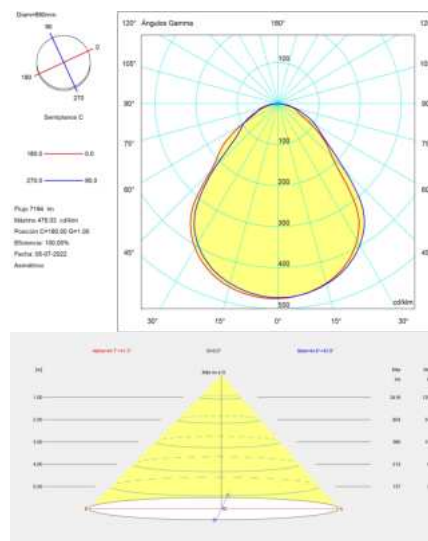

Luminotechnic features

- Luminance C0°G65°: 2849
- Luminance C90°G65°: 1752
- CRI: 90
- MacAdam steps: 3
- Photobiological risk: RG1

UGR		Lampholder	Quantity	Light source power (W)
S=0.250				
Ceiling / cavity	0.7	LED	1	34.7W
Walls	0.5			
Working Plane	0.2			
Room dimensions	X=4H, Y=8H			
UGR crosswise	18.2			
UGR lengthwise	18.7			

Luminotechnic features

- Luminance C0°G65°: 1610
- Luminance C90°G65°: 2273
- CRI: 90
- MacAdam steps: 3
- Photobiological risk: RG1

UGR		Lampholder	Quantity	Light source power (W)
S=0.250				
Ceiling / cavity	0.7	LED	1	67.2W
Walls	0.5			
Working Plane	0.2			
Room dimensions	X=4H, Y=8H			
UGR crosswise	18.5			
UGR lengthwise	17.8			

Luminotechnic features

- Luminance C0°G65°: 1134
- Luminance C90°G65°: 1525
- CRI: 90
- MacAdam steps: 3
- Photobiological risk: RG1

UGR		Lampholder	Quantity	Light source power (W)
S=0.250				
Ceiling / cavity	0.7	LED	1	100.8W
Walls	0.5			
Working Plane	0.2			
Room dimensions	X=4H, Y=8H			
UGR crosswise	17.7			
UGR lengthwise	17.1			