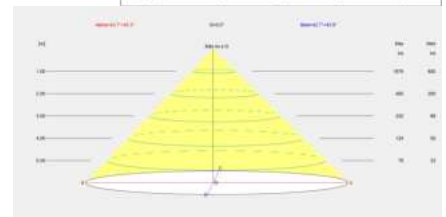

Luminotechnic features

- Luminance C0°G65°: 2849
- Luminance C90°G65°: 1752
- CRI: 90
- MacAdam steps: 3
- Photobiological risk: RG1

UGR		Lampholder	Quantity	Light source power (W)
S=0.250				
Ceiling / cavity	0.7	LED	1	34.7W
Walls	0.5			
Working Plane	0.2			
Room dimensions	X=4H, Y=8H			
UGR crosswise	18.2			
UGR lengthwise	18.7			