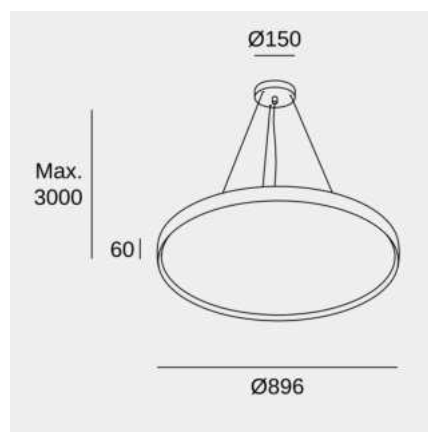

Luminotechnic features

- Luminance C0°G65°: 2849
- Luminance C90°G65°: 1752
- CRI: 90
- MacAdam steps: 3
- Photobiological risk: RG1

UGR		Lampholder	Quantity	Light source power (W)
S=0.250				
Ceiling / cavity	0.7	LED	1	34.7W
Walls	0.5			
Working Plane	0.2			
Room dimensions	X=4H, Y=8H			
UGR crosswise	18.2			
UGR lengthwise	18.7			

Luno Slim Pendant Large

Pendant Luno Slim Pendant Large 71.3 4000K CRI 90 ON-OFF / DALI-2 / PUSH White IP20 7194lm

Technical features

- Luminaire total power: 71.3W
- Real lumens: 7194
- Real lm/W: 101
- Correlated Colour Temperature (CCT): 4000K
- Lens / reflector angle: FLOOD 87°
- UGR: <=19
- Structure material: Aluminium
- Structure finish: White
- Diffuser material: Polycarbonate
- Diffuser finish: MICROPRISMATIC
- Driver Brand: TRIDONIC
- Voltage / frequency: 220-240V/50-60Hz
- Dimming protocol: ON-OFF / DALI-2 / PUSH
- Power Factor: 0.95
- Useful life: 50,000h L80B20
- Warranty: 5 años

Luminotechnic features

- Luminance C0°G65°: 1610
- Luminance C90°G65°: 2273
- CRI: 90
- MacAdam steps: 3
- Photobiological risk: RG1

UGR		Lampholder	Quantity	Light source power (W)
S=0.250				
Ceiling / cavity	0.7	LED	1	67.2W
Walls	0.5			
Working Plane	0.2			
Room dimensions	X=4H, Y=8H			
UGR crosswise	18.5			
UGR lengthwise	17.8			