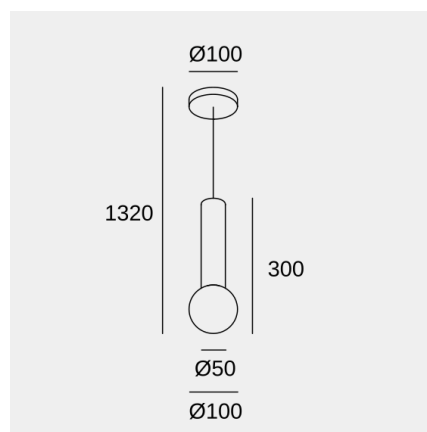

Mist

Nahtrang Design

Bath IP44 Mist E14 9 Black 239lm

Technical features

Luminaire total power: 9W

Structure material: Steel

Structure finish: Black

Diffuser material: Glass

Diffuser finish: Opal white

Max. size of light bulb: 97/35 mm

Recommended light bulb: E14

Voltage / frequency: 100-240V/50-60Hz

Warranty: 5 años

Easily recyclable luminaire

Luminotechnic features

Lampholder	Quantity	Light source power (W)	Correlated Colour Temperature (CCT)
E14	1	Max. power 9W	-

Mist

Nahtrang Design

Bath IP44 Mist E14 9 Black 239lm

Logistics

x 6

Net weight (kg): 0.61

Packaged weight (kg): 1.02

Packaging: 360mm x 135mm x 150mm