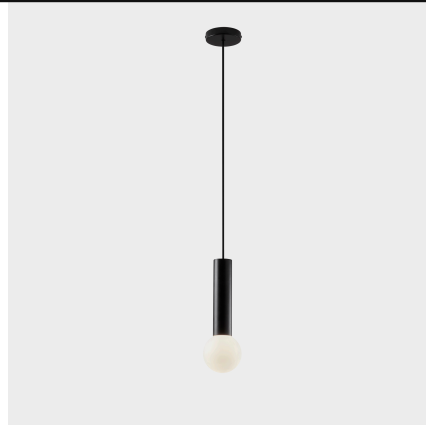

Mist

Nahtrang Design

Bath IP44 Mist E14 9 Black 239lm

Technical features

Luminaire total power: 9W

Structure material: Steel

Structure finish: Black

Diffuser material: Glass

Diffuser finish: Opal white

Max. size of light bulb: 97/35 mm

Recommended light bulb: E14

Voltage / frequency: 100-240V/50-60Hz

Warranty: 5 años

Easily recyclable luminaire

Luminotechnic features

Lampholder	Quantity	Light source power (W)	Correlated Colour Temperature (CCT)
E14	1	Max. power 9W	-