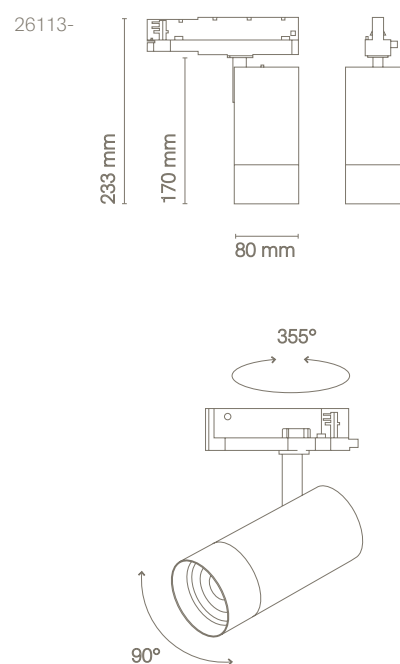

Model:

	COLOUR	CRI/TEMP.	ANGLE	LED	DIMMING
26113	0 White	A >97 2700 K	Z Zoom 20-60	2 1500lm/14W	- No dimming
	1 Black	D >97 3000 K		3 2000lm/20W	D Dali
		K >97 4000 K		4 3000lm/30W	B Bluetooth

Quality certificates: