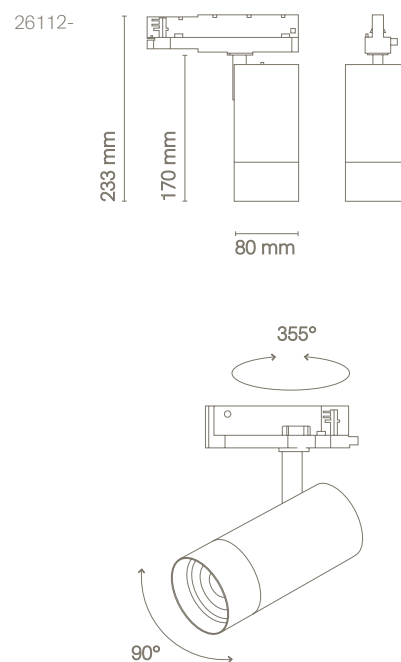

Model:

	COLOUR	CRI/TEMP.	ANGLE	LED	DIMMING
26112	0 White	H 927	Z Zoom 20-60	2 1500lm/12W	- No dimming
	1 Black	E 930		3 2000lm/18W	D Dali
		F 940		4 3000lm/26W	B Bluetooth
		W 935		5 4000lm/34W