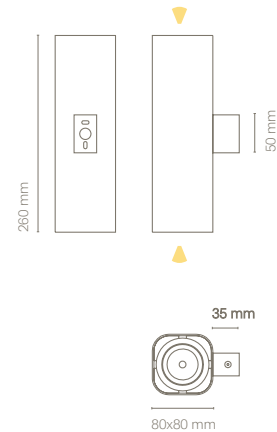

NEXIA PLATINUM_WALL

PLATINUM_WALL DOWN
Manufactured in high purity aluminum.

08351 - UP / DOWN

Colour	CRI / Temp.	Angle	Led	Regulation	Class
0 White	H 927	4 20°	0 760 lm / 7 W	R Edge Cut	I
1 Black	E 930	6 40°	1 1030 lm / 9 W		
2 Grey	F 940	C 60°			
A Copper					
D Gold					
G Graphite					

550 g 1 IP 20 CRI=90 3-SDCM 50.000h 230V DRIVER LED 20°

DESCRIPTION

-Wall version lighting manufactured in aluminum with the latest LED technology. Driver enclosed.

INSTALLATION

-Easy installation to wall with a plaque with screws (screws not supplied).

cd / Kl/m $\eta = 75\%$
— c0 - 180 — c90 - 270

cd / Kl/m $\eta = 77\%$
— c0 - 180 — c90 - 270

QUALITY CERTIFICATES :

Platinum Wall

Technical information / Información técnica:

Index Protection / Índice de protección:	IP20
Driver:	Included / Incluido
CRI:	>90
Temperature / Temperatura:	2700K/3000K/4000K
Step McAdam:	3-SDCM
Dim to warm:	1800-3000K ☉
Lifetime / Tiempo de vida:	50.000h
Technology / Tecnología:	LED
Guarantee / Garantía:	5 years / 5 años
Class / Clase:	I
Voltage / Voltaje:	230V
Flicker:	Flicker free

Platinum Wall
08352-

Model:

	Colour	CRI/Temp.	Angle	Led	Dimming
08352-	0 White	H 927	4 40°/40°	0 2 x 780 lm / 6W**	On-Off
	1 Black	E 930	6 60°/60°	1 2 x 1070 lm / 9W	R* Edge cut
	2 Grey	F 940	C 40°/60°		
	A Copper	D* 918-930			
	D Gold				
	G Graphite				