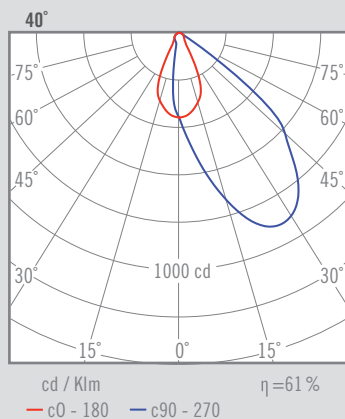

QUALITY CERTIFICATES :