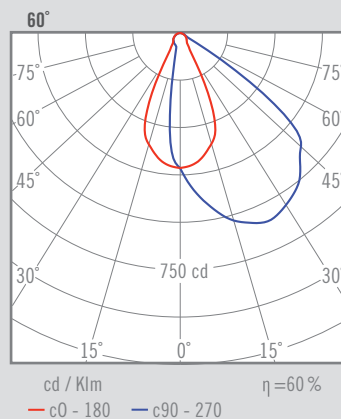

QUALITY CERTIFICATES :