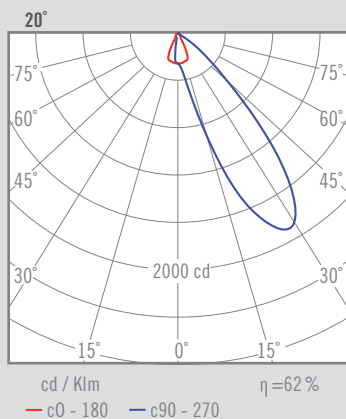

QUALITY CERTIFICATES :