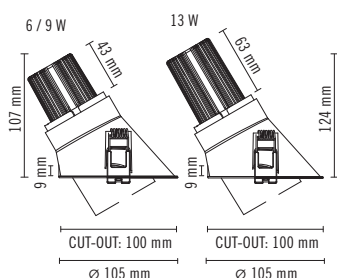

NEXIA

TOLVA_ASYM

Downlight LED, Zamak
Asymmetrical version.

00402 -		TOLVA_L_ASYM						
Colour	CRI / Temp.	Angle	Led	Dimming	Class			
0 White	H 927	2 20°	0 760 lm / 6 W	R Edge Cut	II			
1 Black	E 930	4 40°	1 1030 lm / 9 W	D Dali				
A Copper	F 940	6 60°	2 1330 lm / 13 W					
D Gold								
G Graphite								
R Red								

328 g	100 mm	IP 20	CRI=90	3-SDCM	40.000 h	230 V	DRIVER	LED	

DESCRIPTION

TOLVA L is the large size of the range, with a diameter of 105mm. Symmetrical and asymmetrical version available. TOLVA helps us to complete those projects where a high visual comfort is required, without giving up on the latest achievements of LED technology. It's design stands out for its perfect integration into the space, three different sizes, symmetrical-asymmetrical versions and special finishes.

INSTALLATION

-Rounded Embedding 100 mm.

PAINTING · PINTADO ■ R Red · Rojo ■ A Cooper · Cobre ■ D Gold · Oro ■ G Graphite · Grafito