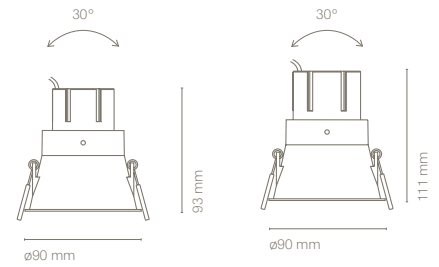

Tolva M

	Colour	CRI/Temp.	Angle	Led	Dimming	Index Protection	Emergency
00411-	0 White	H 927	2 20°	0 780 lm / 6W**	- On-Off	- IP20	- No Emergency
	1 Black	E 930	4 40°	1 1070 lm / 9W	D* Dali	P IP54	EM Kit 1h
	A Copper	F 940	6 60°	2 1400 lm / 13W	R* Edge Cut		
	D Gold	D* 918-930			B Bluetooth		
	G Graphite				Z Zigbee		

Cut-out 85mm

* Dim to warm (1800K - 3000K): Only available with 6W dimmable version.

** Dim to warm 635lm / 6W