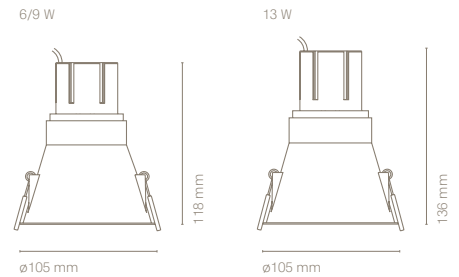

Tolva L

Technical information / Información técnica:

Index Protection / Índice de protección:	IP20/IP54
Driver:	Included / Incluido
CRI:	>90
Temperature / Temperatura:	2700K/3000K/4000K/Dim to warm (1800K-3000K)
Step McAdam:	3-SDCM
Bluetooth:	>20m
Lifetime / Tiempo de vida:	50.000h
Technology / Tecnología:	LED
Guarantee / Garantía:	5 years / 5 años
Class / Clase:	II
Voltage / Voltaje:	230V
Flicker:	Flicker free <7%
Cut-out:	Ø100mm

Tolva L Sym.
00401-

Model:

	Colour	CRI/Temp.	Angle	Led	Dimming	Index Protection	Emergency
00401-	0 White	H 927	2 20°	0 780 lm / 6W**	- On-Off	- IP20	- No emergency
	1 Black	E 930	4 40°	1 1070 lm / 9W	D* Dali	P IP54	EM Kit 1h
	A Copper	F 940	6 60°	2 1400 lm / 13W	R* Edge Cut		
	D Gold	D* 918-930			B Bluetooth		
	G Graphite				Z Zigbee		

Cut-out 100 mm

* Dim to warm (1800K - 3000K): Only available with 6W dimmable version.

** Dim to warm 635lm / 6W