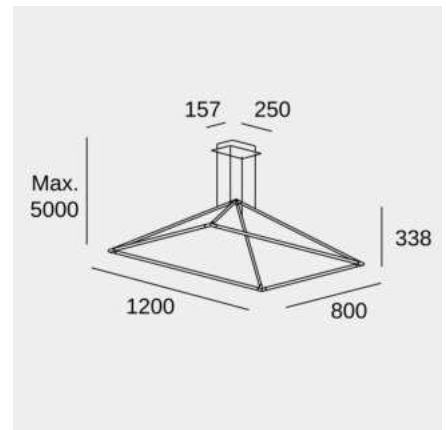

Luminotechnic features

- Luminance C0°G65°: 1060
- Luminance C90°G65°: 931
- CRI: 90
- MacAdam steps: 3
- Photobiological risk: RGO

UGR		Lampholder	Quantity	Light source power (W)	Correlated Colour Temperature (CCT)
S=0.250					
Ceiling / cavity	0.7	LED	1	36W	LED warm-white 3000K
Walls	0.5				
Working Plane	0.2				
Room dimensions	X=4H, Y=8H				
UGR crosswise	18.1				
UGR lengthwise	16.8				

- Net weight (kg): 4
- Packaged weight (kg): 8.5
- Packaging: 970mm x 685mm x 350mm

Image may not match reference. LedsC4 reserves the right to amend any of the product's components. The data related to flux, power and colour temperature may be subject to changes made by the manufacturer.

Luminotechnic features

- Luminance C0°G65°: 942
- Luminance C90°G65°: 830
- CRI: 90
- MacAdam steps: 3
- Photobiological risk: RG0

UGR		Lampholder	Quantity	Light source power (W)	Correlated Colour Temperature (CCT)
S=0.250					
Ceiling / cavity	0.7	LED	1	48W	LED warm-white 3000K
Walls	0.5				
Working Plane	0.2				
Room dimensions	X=4H, Y=8H				
UGR crosswise	17.6				
UGR lengthwise	16.4				

- Net weight (kg): 5
- Packaged weight (kg): 12.6
- Packaging: 1300mm x 905mm x 420mm

Image may not match reference. LedsC4 reserves the right to amend any of the product's components. The data related to flux, power and colour temperature may be subject to changes made by the manufacturer.