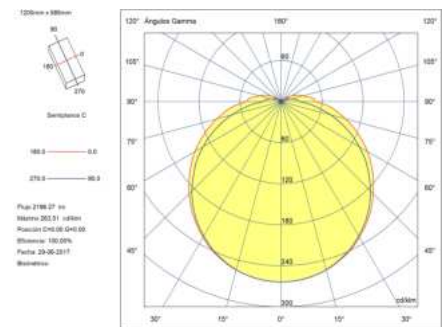

Luminotechnic features

- Luminance C0°G65°: 1060
- Luminance C90°G65°: 931
- CRI: 90
- MacAdam steps: 3
- Photobiological risk: RGO

UGR		Lampholder	Quantity	Light source power (W)	Correlated Colour Temperature (CCT)
S=0.250					
Ceiling / cavity	0.7	LED	1	36W	LED warm-white 3000K
Walls	0.5				
Working Plane	0.2				
Room dimensions	X=4H, Y=8H				
UGR crosswise	18.1				
UGR lengthwise	16.8				

Luminotechnic features

- Luminance C0°G65°: 942
- Luminance C90°G65°: 830
- CRI: 90
- MacAdam steps: 3
- Photobiological risk: RG0

UGR		Lampholder	Quantity	Light source power (W)	Correlated Colour Temperature (CCT)
S=0.250					
Ceiling / cavity	0.7	LED	1	48W	LED warm-white 3000K
Walls	0.5				
Working Plane	0.2				
Room dimensions	X=4H, Y=8H				
UGR crosswise	17.6				
UGR lengthwise	16.4				

- Net weight (kg): 5
- Packaged weight (kg): 12.6
- Packaging: 1300mm x 905mm x 420mm

Image may not match reference. LedsC4 reserves the right to amend any of the product's components. The data related to flux, power and colour temperature may be subject to changes made by the manufacturer.