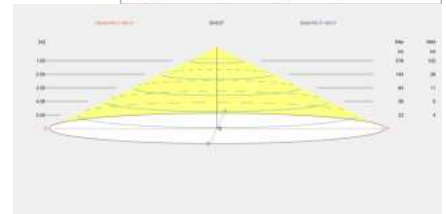

Tubs 1200mm

Nahtrang Design

Pendant Tubs 1200mm LED 53.5 LED warm-white 3000K ON-OFF Black 2196lm

Technical features

- Luminaire total power: 53.5W
- Real lumens: 2196
- Real lm/W: 41
- Correlated Colour Temperature (CCT): LED warm-white 3000K
- Lens / reflector angle: HORIZONTAL 124°
- UGR: <=19
- Structure material: Aluminium
- Structure finish: Black
- Diffuser material: Polycarbonate
- Diffuser finish: Opal
- Driver Brand: HEP
- Voltage / frequency: 100-240V/50-60Hz
- Dimming protocol: ON-OFF/DALI
- Power Factor: 0.90
- THD%: 20
- Useful life: 50,000h L80B20
- Warranty: 5 años

Luminotechnic features

- Luminance C0°G65°: 942
- Luminance C90°G65°: 830
- CRI: 90
- MacAdam steps: 3
- Photobiological risk: RG0

UGR		Lampholder	Quantity	Light source power (W)	Correlated Colour Temperature (CCT)
S=0.250					
Ceiling / cavity	0.7	LED	1	48W	LED warm-white 3000K
Walls	0.5				
Working Plane	0.2				
Room dimensions	X=4H, Y=8H				
UGR crosswise	17.6				
UGR lengthwise	16.4				

- Net weight (kg): 5
- Packaged weight (kg): 12.6
- Packaging: 1300mm x 905mm x 420mm

Image may not match reference. LedsC4 reserves the right to amend any of the product's components. The data related to flux, power and colour temperature may be subject to changes made by the manufacturer.