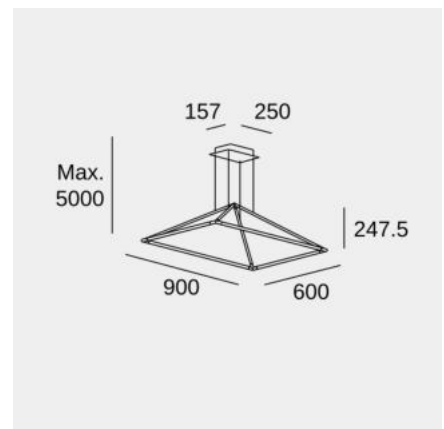

Luminotechnic features

- Luminance C0°G65°: 1060
- Luminance C90°G65°: 931
- CRI: 90
- MacAdam steps: 3
- Photobiological risk: RGO

UGR		Lampholder	Quantity	Light source power (W)	Correlated Colour Temperature (CCT)
S=0.250					
Ceiling / cavity	0.7	LED	1	36W	LED warm-white 3000K
Walls	0.5				
Working Plane	0.2				
Room dimensions	X=4H, Y=8H				
UGR crosswise	18.1				
UGR lengthwise	16.8				

- Net weight (kg): 4
- Packaged weight (kg): 8.5
- Packaging: 970mm x 685mm x 350mm

Image may not match reference. LedsC4 reserves the right to amend any of the product's components. The data related to flux, power and colour temperature may be subject to changes made by the manufacturer.

Tubs 1200mm

Nahtrang Design

Pendant Tubs 1200mm LED 53.5 LED warm-white 3000K ON-OFF Black 2196lm

Technical features

- Luminaire total power: 53.5W
- Real lumens: 2196
- Real lm/W: 41
- Correlated Colour Temperature (CCT): LED warm-white 3000K
- Lens / reflector angle: HORIZONTAL 124°
- UGR: <=19
- Structure material: Aluminium
- Structure finish: Black
- Diffuser material: Polycarbonate
- Diffuser finish: Opal
- Driver Brand: HEP
- Voltage / frequency: 100-240V/50-60Hz
- Dimming protocol: ON-OFF/DALI
- Power Factor: 0.90
- THD%: 20
- Useful life: 50,000h L80B20
- Warranty: 5 años

- Net weight (kg): 5
- Packaged weight (kg): 12.6
- Packaging: 1300mm x 905mm x 420mm

Image may not match reference. LedsC4 reserves the right to amend any of the product's components. The data related to flux, power and colour temperature may be subject to changes made by the manufacturer.