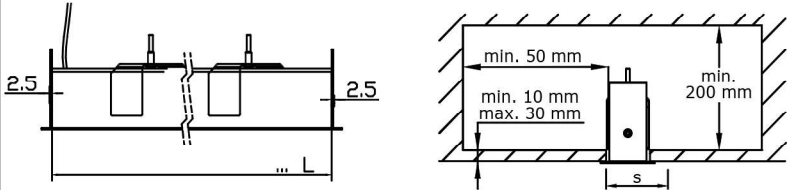

Standard diffuser Lowered diffuser

36-A*1-F72/99...	L = 561mm
36-A*1-F10/15...	L = 842mm
36-A*1-F14/19...	L = 1122mm
36-A*1-F18/24...	L = 1403mm
36-A*1-F21/30...	L = 1683mm
36-A*1-Fxx/xx...	L = 1964mm
36-A*1-F29/39...	L = 2244mm
36-A*1-Fxx/xx...	L = 2805mm
36-A*1-Fxx/xx...	L = 3366mm
36-A*1-Fxx/xx...	L = 4488mm