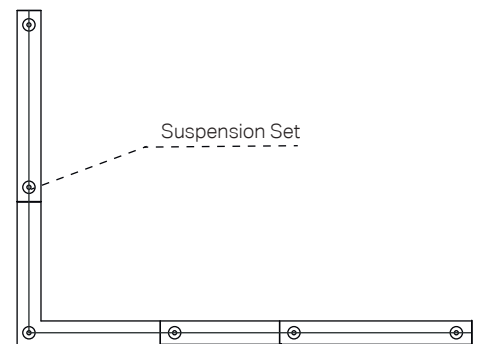

FASENY FAMILY

INSTALLATION INSTRUCTIONS

5.

FASENY FAMILY

INSTALLATION INSTRUCTIONS

6.

FASENY FAMILY

INSTALLATION INSTRUCTIONS

7.

FASENY FAMILY

INSTALLATION INSTRUCTIONS

8.

9.

Safety Notes

The safety of this luminaire is guaranteed only if you comply with these instructions; remember to conserve in a safe place
 Ensure adequate voltage and frequency is supplied to the equipment
 Disconnect from the main power before performing or any maintenance
 The installation should be carried out by qualified personnel
 For indoor use only