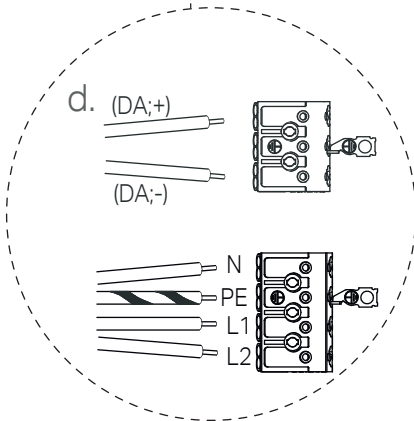

FASENY FAMILY

INSTALLATION INSTRUCTIONS

5.