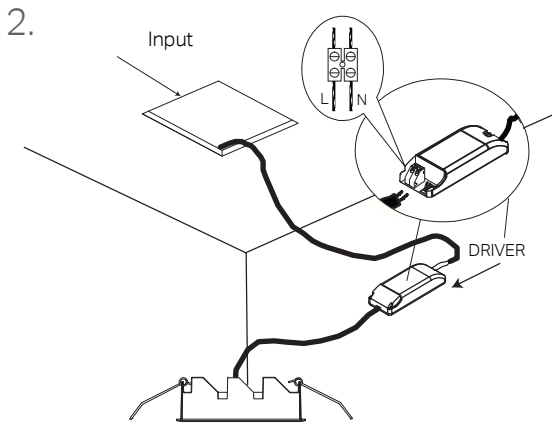

INSTALLATION INSTRUCTIONS
Recessed Trim / Adjustable _299Lighting

FOSS
RECESSED

FOSS RECESSED

INSTALLATION INSTRUCTIONS

Cut Out		
1 Module	38 x 38 mm	
2 Modules	65 x 38 mm	
5 Modules	138 x 38 mm	
10 Modules	271 x 38 mm	

Safety Notes

The safety of this luminaire is guaranteed only if you comply with these instructions; remember to conserve in a safe place
 Ensure adequate voltage and frequency is supplied to the equipment
 Disconnect from the main power before performing or any maintenance
 The installation should be carried out by qualified personnel
 For indoor use only