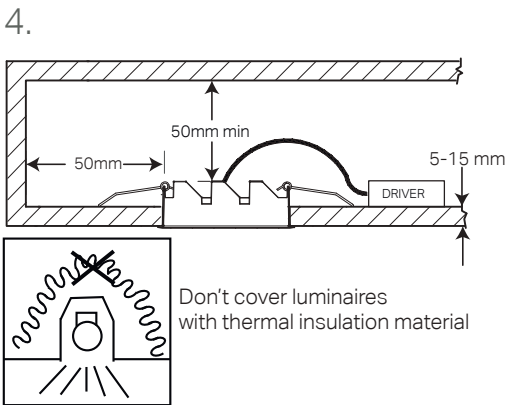

INSTALLATION INSTRUCTIONS
Recessed Trim / Adjustable _299Lighting

FOSS
RECESSED

FOSS RECESSED

INSTALLATION INSTRUCTIONS

Cut Out		
1 Module	38 x 38 mm	
2 Modules	65 x 38 mm	
5 Modules	138 x 38 mm	
10 Modules	271 x 38 mm	