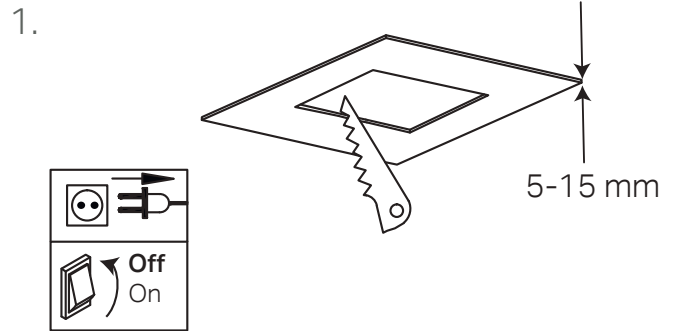

INSTALLATION INSTRUCTIONS
Recessed Trim / Adjustable _299Lighting

FOSS
RECESSED

FOSS RECESSED

INSTALLATION INSTRUCTIONS

Cut Out		
1 Module	38 x 38 mm	
2 Modules	65 x 38 mm	
5 Modules	138 x 38 mm	
10 Modules	271 x 38 mm	