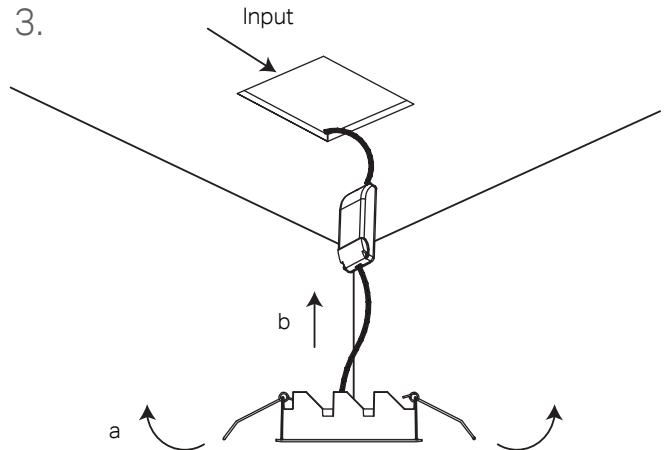

INSTALLATION INSTRUCTIONS
Recessed Trim / Adjustable _299Lighting

FOSS
RECESSED

FOSS RECESSED

INSTALLATION INSTRUCTIONS

Cut Out		
1 Module	38 x 38 mm	
2 Modules	65 x 38 mm	
5 Modules	138 x 38 mm	
10 Modules	271 x 38 mm	