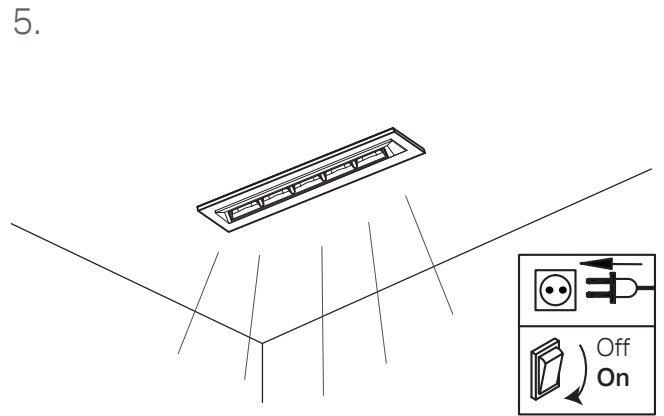

INSTALLATION INSTRUCTIONS
Recessed Trim / Adjustable _299Lighting

FOSS
RECESSED

FOSS RECESSED

INSTALLATION INSTRUCTIONS

Cut Out		
1 Module	38 x 38 mm	
2 Modules	65 x 38 mm	
5 Modules	138 x 38 mm	
10 Modules	271 x 38 mm	

Safety Notes

The safety of this luminaire is guaranteed only if you comply with these instructions; remember to conserve in a safe place
 Ensure adequate voltage and frequency is supplied to the equipment
 Disconnect from the main power before performing or any maintenance
 The installation should be carried out by qualified personnel
 For indoor use only