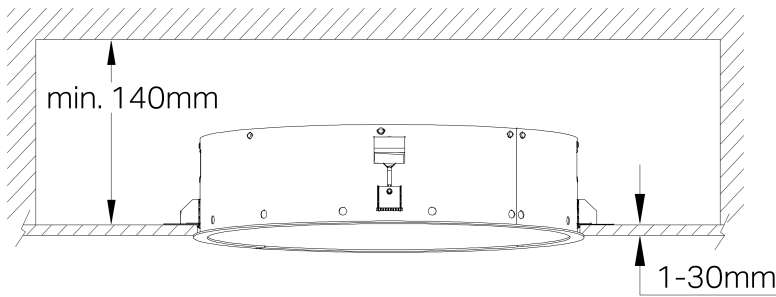

## INSTALLATION INSTRUCTIONS

Downlight\_299Lighting

<b>56-AH1-F10-8**-*0-C</b>	L = 266mm
<b>56-A*1-F20-8**-**-C</b>	L = 384mm
<b>56-A*1-F35-8**-**-C</b>	L = 464mm
<b>56-A*1-F81-8**-**-C</b>	L = 664mm

1.

3.

## INSTALLATION INSTRUCTIONS

Downlight\_299Lighting

<b>56-A*1-F13-8**-**-C</b>	L = 964mm
<b>56-AH1-F24-8**-**-C</b>	L = 1264mm