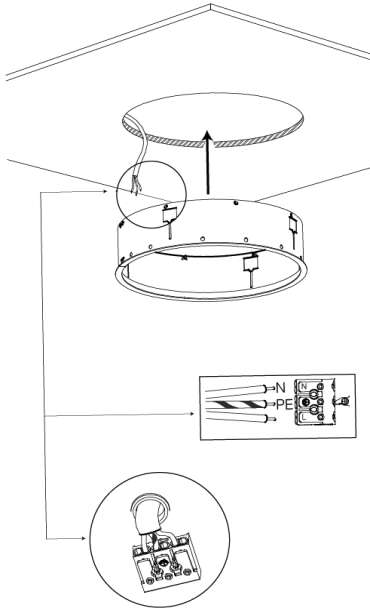

SEGURA TRIM

INSTALLATION INSTRUCTIONS

Downlight_299Lighting

5.

6.

7.

8.

9.

- The manufacturer is not responsible for the incorrect use and assembly of its products
- The installation may only be carried by authorised specialist
- Always switch-off the power supply before carrying out any maintenance