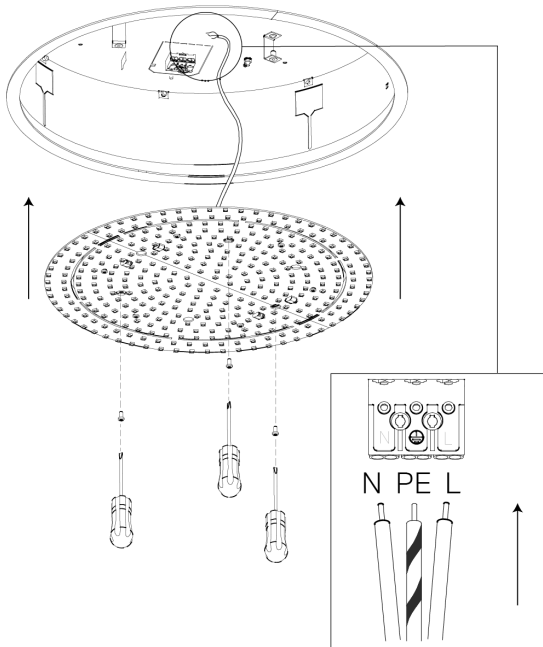

## INSTALLATION INSTRUCTIONS

Downlight\_299Lighting

<b>56-AH1-F10-8**-*0-C</b>	L = 266mm
<b>56-A*1-F20-8**-**-C</b>	L = 384mm
<b>56-A*1-F35-8**-**-C</b>	L = 464mm
<b>56-A*1-F81-8**-**-C</b>	L = 664mm

1.

3.

## INSTALLATION INSTRUCTIONS

Downlight\_299Lighting

5.

6.

7.

8.

9.

- The manufacturer is not responsible for the incorrect use and assembly of its products
- The installation may only be carried by authorised specialist
- Always switch-off the power supply before carrying out any maintenance

## INSTALLATION INSTRUCTIONS

Downlight\_299Lighting

<b>56-A*1-F13-8**-**-C</b>	L = 964mm
<b>56-AH1-F24-8**-**-C</b>	L = 1264mm