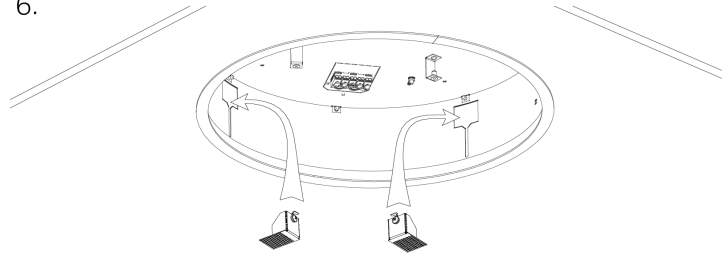

## INSTALLATION INSTRUCTIONS

Downlight\_299Lighting

<b>56-AH1-F10-8**-*0-C</b>	L = 266mm
<b>56-A*1-F20-8**-**-C</b>	L = 384mm
<b>56-A*1-F35-8**-**-C</b>	L = 464mm
<b>56-A*1-F81-8**-**-C</b>	L = 664mm

1.

3.

## INSTALLATION INSTRUCTIONS

Downlight\_299Lighting

5.

6.

7.

8.

9.

- The manufacturer is not responsible for the incorrect use and assembly of its products
- The installation may only be carried by authorised specialist
- Always switch-off the power supply before carrying out any maintenance