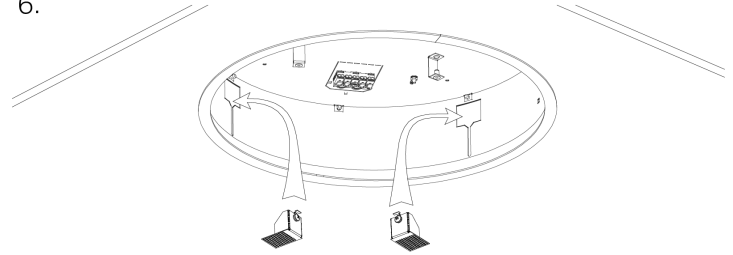

SEGURA TRIM

INSTALLATION INSTRUCTIONS

Downlight_299Lighting

5.

6.

7.

8.

9.

a)

b)

- The manufacturer is not responsible for the incorrect use and assembly of its products
- The installation may only be carried by authorised specialist
- Always switch-off the power supply before carrying out any maintenance