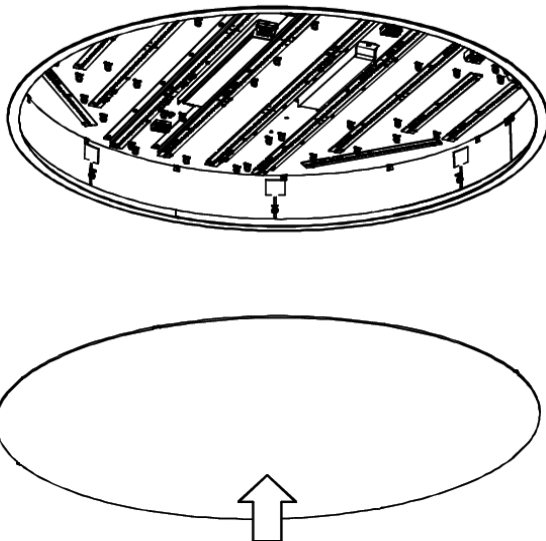

## INSTALLATION INSTRUCTIONS

Downlight\_299Lighting

<b>56-AH1-F10-8**-*0-C</b>	L = 266mm
<b>56-A*1-F20-8**-**-C</b>	L = 384mm
<b>56-A*1-F35-8**-**-C</b>	L = 464mm
<b>56-A*1-F81-8**-**-C</b>	L = 664mm

1.

3.

## INSTALLATION INSTRUCTIONS

Downlight\_299Lighting

<b>56-A*1-F13-8**-**-C</b>	L = 964mm
<b>56-AH1-F24-8**-**-C</b>	L = 1264mm

## INSTALLATION INSTRUCTIONS

Downlight\_299Lighting

5.

6.

7.

8.

9.

a)