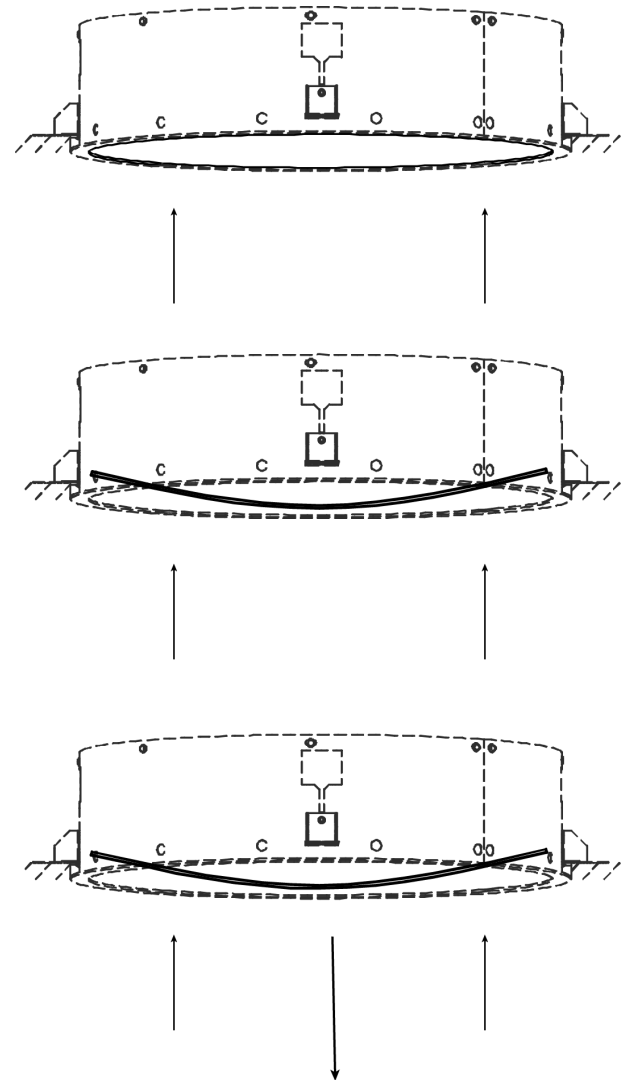

## INSTALLATION INSTRUCTIONS

Downlight\_299Lighting

<b>56-AH1-F10-8**-*0-C</b>	L = 266mm
<b>56-A*1-F20-8**-**-C</b>	L = 384mm
<b>56-A*1-F35-8**-**-C</b>	L = 464mm
<b>56-A*1-F81-8**-**-C</b>	L = 664mm

1.

3.

## INSTALLATION INSTRUCTIONS

Downlight\_299Lighting

5.

6.

7.

8.

9.

- The manufacturer is not responsible for the incorrect use and assembly of its products
- The installation may only be carried by authorised specialist
- Always switch-off the power supply before carrying out any maintenance

## INSTALLATION INSTRUCTIONS

Downlight\_299Lighting

<b>56-A*1-F13-8**-**-C</b>	L = 964mm
<b>56-AH1-F24-8**-**-C</b>	L = 1264mm