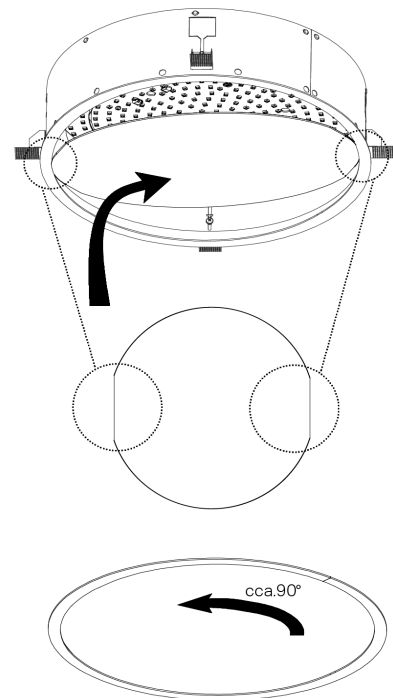

## INSTALLATION INSTRUCTIONS

Downlight\_299Lighting

<b>56-AH1-F10-8**-*0-C</b>	L = 266mm
<b>56-A*1-F20-8**-**-C</b>	L = 384mm
<b>56-A*1-F35-8**-**-C</b>	L = 464mm
<b>56-A*1-F81-8**-**-C</b>	L = 664mm

1.

3.

## INSTALLATION INSTRUCTIONS

Downlight\_299Lighting

5.

6.

7.

8.

9.

- The manufacturer is not responsible for the incorrect use and assembly of its products
- The installation may only be carried by authorised specialist
- Always switch-off the power supply before carrying out any maintenance

## INSTALLATION INSTRUCTIONS

Downlight\_299Lighting

<b>56-A*1-F13-8**-**-C</b>	L = 964mm
<b>56-AH1-F24-8**-**-C</b>	L = 1264mm