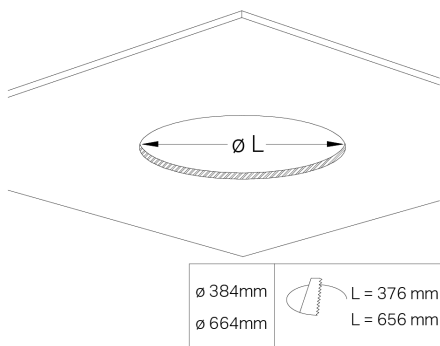

## INSTALLATION INSTRUCTIONS

Downlight\_299Lighting

<b>56-AH1-F10-8**-*0-C</b>	L = 266mm
<b>56-A*1-F20-8**-**-C</b>	L = 384mm
<b>56-A*1-F35-8**-**-C</b>	L = 464mm
<b>56-A*1-F81-8**-**-C</b>	L = 664mm

1.

3.

## INSTALLATION INSTRUCTIONS

Downlight\_299Lighting

<b>56-A*1-F13-8**-**-C</b>	L = 964mm
<b>56-AH1-F24-8**-**-C</b>	L = 1264mm