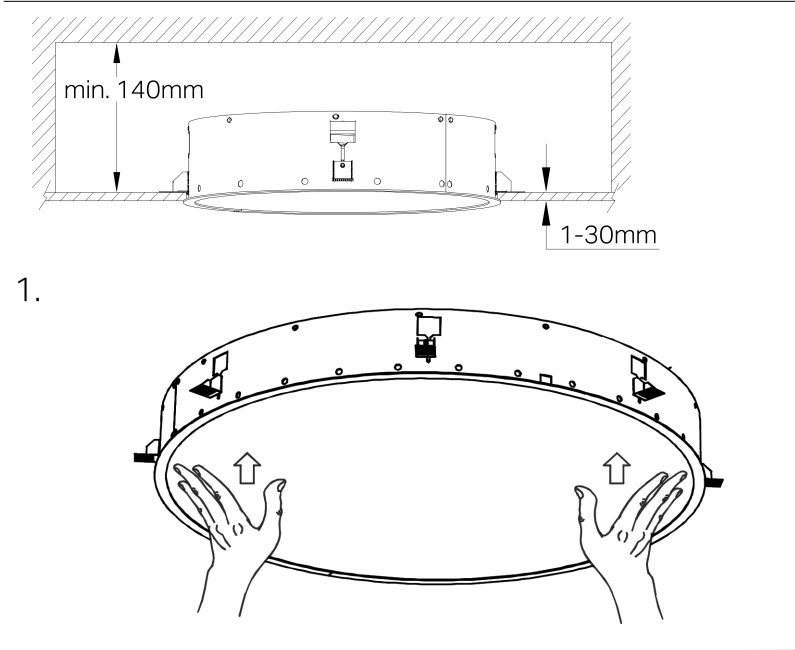

## INSTALLATION INSTRUCTIONS

Downlight\_299Lighting

<b>56-AH1-F10-8**-*0-C</b>	L = 266mm
<b>56-A*1-F20-8**-**-C</b>	L = 384mm
<b>56-A*1-F35-8**-**-C</b>	L = 464mm
<b>56-A*1-F81-8**-**-C</b>	L = 664mm

1.

3.

## INSTALLATION INSTRUCTIONS

Downlight\_299Lighting

<b>56-A*1-F13-8**-**-C</b>	L = 964mm
<b>56-AH1-F24-8**-**-C</b>	L = 1264mm