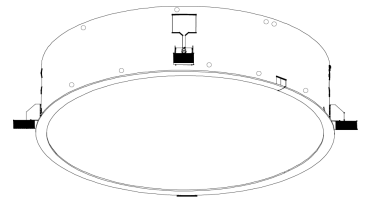

SEGURA TRIM

INSTALLATION INSTRUCTIONS

Downlight_299Lighting