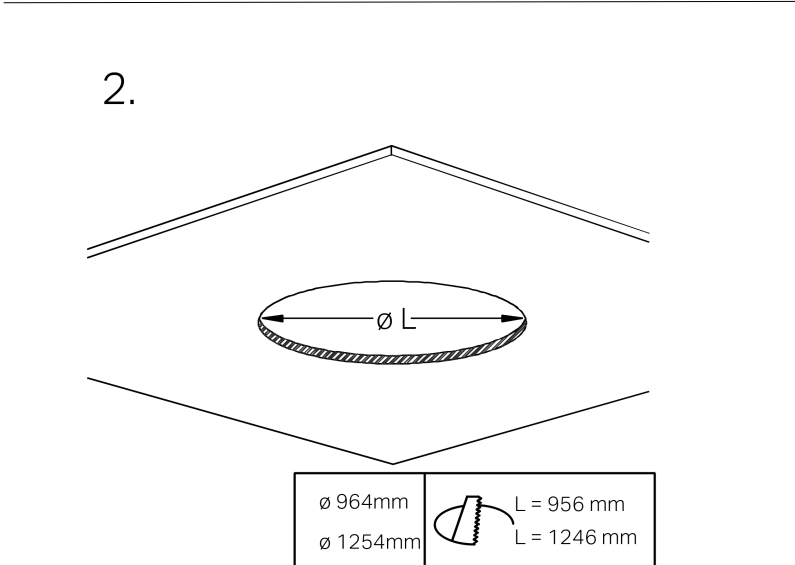

## INSTALLATION INSTRUCTIONS

Downlight\_299Lighting

<b>56-AH1-F10-8**-*0-C</b>	L = 266mm
<b>56-A*1-F20-8**-**-C</b>	L = 384mm
<b>56-A*1-F35-8**-**-C</b>	L = 464mm
<b>56-A*1-F81-8**-**-C</b>	L = 664mm

1.

3.

## INSTALLATION INSTRUCTIONS

Downlight\_299Lighting

<b>56-A*1-F13-8**-**-C</b>	L = 964mm
<b>56-AH1-F24-8**-**-C</b>	L = 1264mm