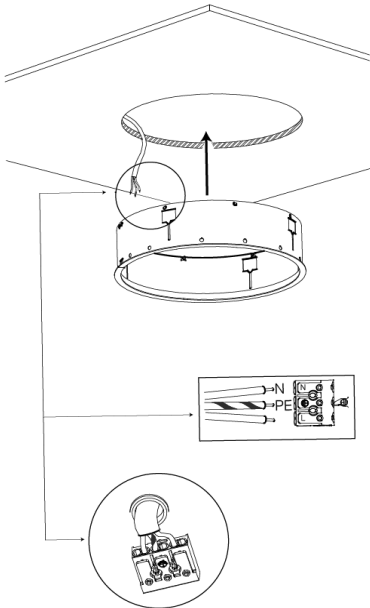

SEGURA TRIM

INSTALLATION INSTRUCTIONS

Downlight_299Lighting

5.

6.

7.

8.

9.

a)

b)

- The manufacturer is not responsible for the incorrect use and assembly of its products
- The installation may only be carried by authorised specialist
- Always switch-off the power supply before carrying out any maintenance