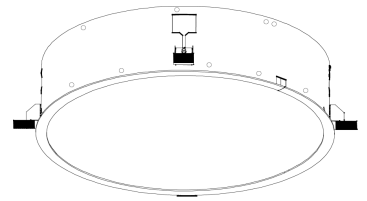

SEGURA TRIM

INSTALLATION INSTRUCTIONS

Downlight_299Lighting

56-A*1-F13-8**-**-C	L = 964mm
56-AH1-F24-8**-**-C	L = 1264mm