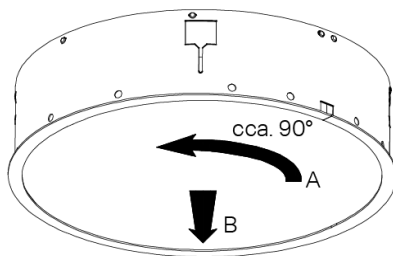

SEGURA TRIMLESS

INSTALLATION INSTRUCTIONS

Circular_299Lighting

56-BH1-F10-8**-*0-E	L = 236mm
56-B*1-F20-8**-**-E	L = 355mm
56-B*1-F35-8**-**-E	L = 435mm
56-B*1-F81-8**-**-E	L = 663mm

1.

3.

2.

4.