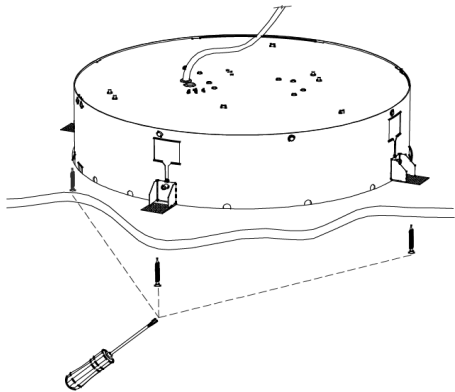

INSTALLATION INSTRUCTIONS
Circular Lighting_299Lighting

SEGURA RECESSED TRIMLESS

SEGURA TRIMLESS

INSTALLATION INSTRUCTIONS

Circular_299Lighting

56-BH1-F10-8**-*0-E	L = 236mm
56-B*1-F20-8**-**-E	L = 355mm
56-B*1-F35-8**-**-E	L = 435mm
56-B*1-F81-8**-**-E	L = 663mm

6.

7.

8.

SEGURA TRIMLESS

INSTALLATION INSTRUCTIONS

Circular_299Lighting

9.

12.

SEGURA TRIMLESS

INSTALLATION INSTRUCTIONS

Circular_299Lighting

56-B*1-F13-8**-**-E	L = 924mm
56-BH1-F24-8**-**-E	L = 1203mm

1.

2.

Ø 964mm		L = 970 mm
Ø 1254mm		L = 1260 mm

SEGURA TRIMLESS