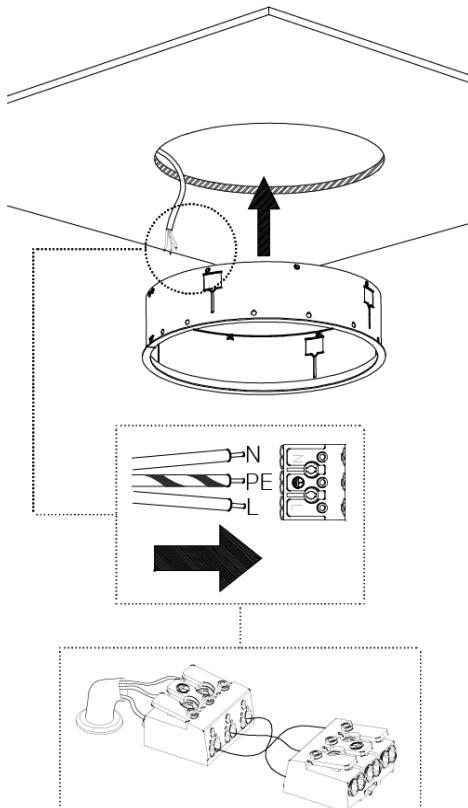

SEGURA TRIMLESS

INSTALLATION INSTRUCTIONS

Circular_299Lighting

5.

6.

7.

8.