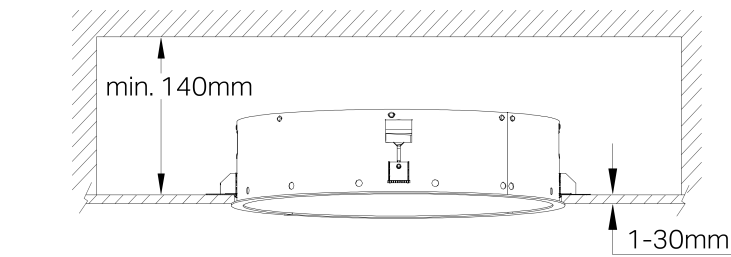

INSTALLATION INSTRUCTIONS
Circular Lighting_299Lighting

SEGURA RECESSED TRIMLESS

SEGURA TRIMLESS

INSTALLATION INSTRUCTIONS

Circular_299Lighting

56-BH1-F10-8**-*0-E	L = 236mm
56-B*1-F20-8**-**-E	L = 355mm
56-B*1-F35-8**-**-E	L = 435mm
56-B*1-F81-8**-**-E	L = 663mm

SEGURA TRIMLESS

INSTALLATION INSTRUCTIONS

Circular_299Lighting

56-B*1-F13-8**-**-E	L = 924mm
56-BH1-F24-8**-**-E	L = 1203mm

1.

2.

Ø 964mm		L = 970 mm
Ø 1254mm		L = 1260 mm

SEGURA TRIMLESS