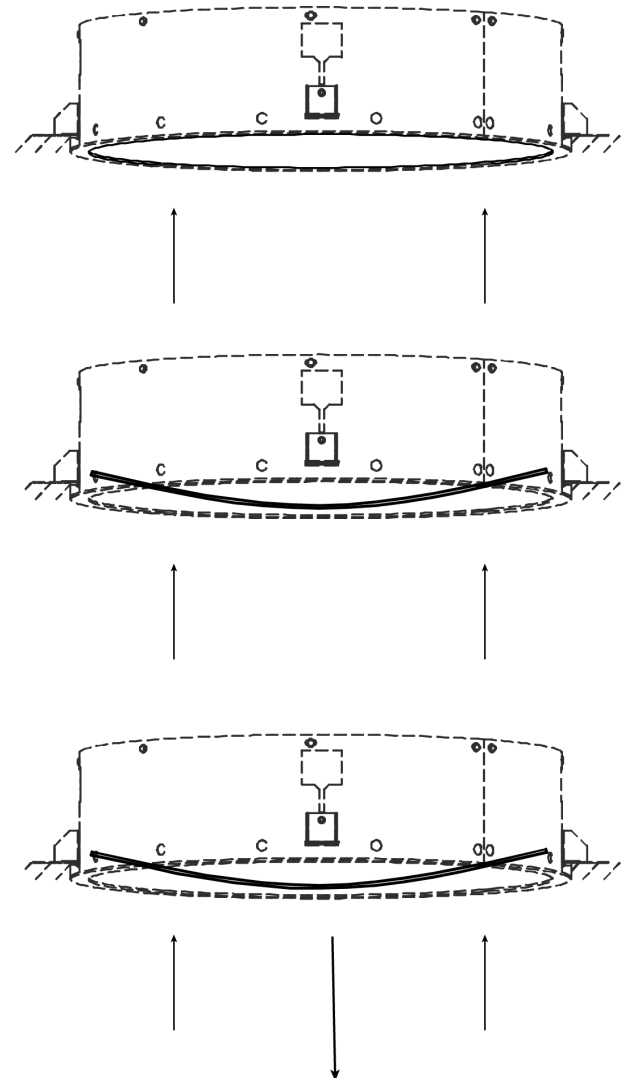

INSTALLATION INSTRUCTIONS
Circular Lighting_299Lighting

SEGURA RECESSED TRIMLESS

SEGURA TRIMLESS

INSTALLATION INSTRUCTIONS

Circular_299Lighting

56-BH1-F10-8**-*0-E	L = 236mm
56-B*1-F20-8**-**-E	L = 355mm
56-B*1-F35-8**-**-E	L = 435mm
56-B*1-F81-8**-**-E	L = 663mm

SEGURA TRIMLESS

INSTALLATION INSTRUCTIONS

Circular_299Lighting

56-B*1-F13-8**-**-E	L = 924mm
56-BH1-F24-8**-**-E	L = 1203mm

1.

2.

Ø 964mm		L = 970 mm
Ø 1254mm		L = 1260 mm

SEGURA TRIMLESS