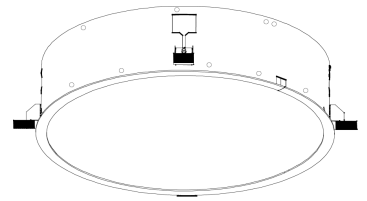

INSTALLATION INSTRUCTIONS
Circular Lighting_299Lighting

SEGURA RECESSED TRIMLESS

SEGURA TRIMLESS

INSTALLATION INSTRUCTIONS

Circular_299Lighting

56-BH1-F10-8**-*0-E	L = 236mm
56-B*1-F20-8**-**-E	L = 355mm
56-B*1-F35-8**-**-E	L = 435mm
56-B*1-F81-8**-**-E	L = 663mm

6.

7.

8.

SEGURA TRIMLESS

INSTALLATION INSTRUCTIONS

Circular_299Lighting

9.

12.

SEGURA TRIMLESS

INSTALLATION INSTRUCTIONS

Circular_299Lighting

56-B*1-F13-8**-**-E	L = 924mm
56-BH1-F24-8**-**-E	L = 1203mm

1.

2.

Ø 964mm		L = 970 mm
Ø 1254mm		L = 1260 mm

SEGURA TRIMLESS