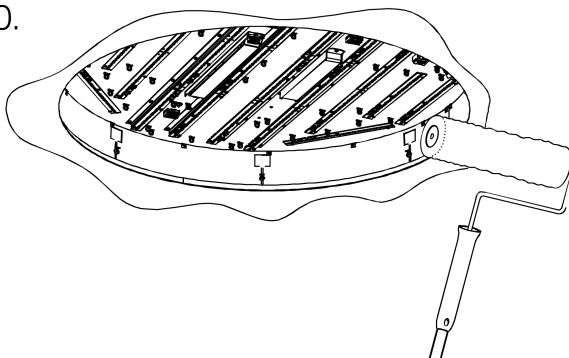

SEGURA TRIMLESS

INSTALLATION INSTRUCTIONS

Circular_299Lighting

56-B*1-F13-8**-**-E	L = 924mm
56-BH1-F24-8**-**-E	L = 1203mm

1.

2.

Ø 964mm		L = 970 mm
Ø 1254mm		L = 1260 mm

SEGURA TRIMLESS

INSTALLATION INSTRUCTIONS

Circular_299Lighting

5.

6.

7.

8.

9.

10.