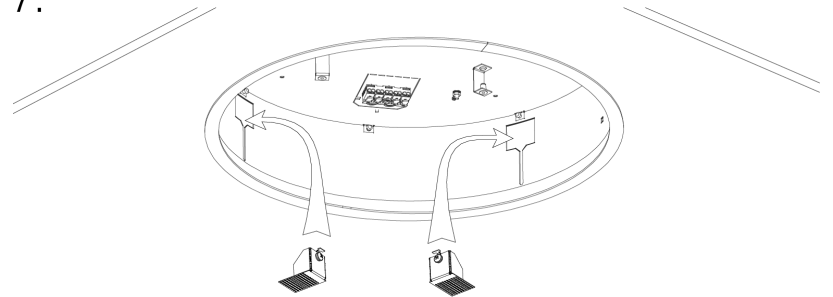

SEGURA TRIMLESS

INSTALLATION INSTRUCTIONS

Circular_299Lighting

5.

6.

7.

8.