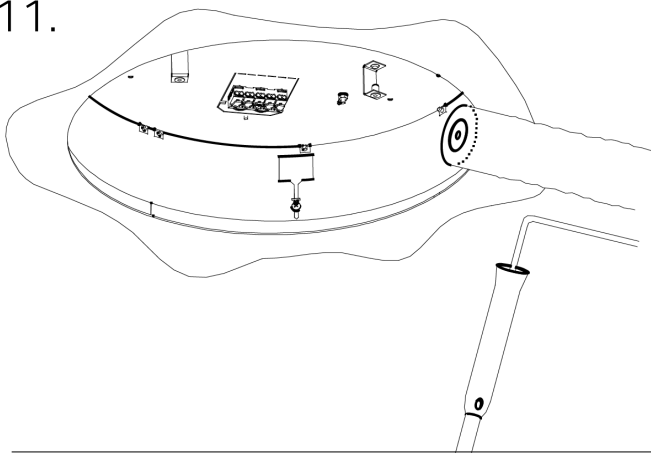

SEGURA TRIMLESS

INSTALLATION INSTRUCTIONS

Circular_299Lighting

9.

12.

10.

13.

11.

- The manufacturer is not responsible for the incorrect use and assembly of its products
- The installation may only be carried by authorised specialist
- Always switch-off the power supply before carrying out any maintenance