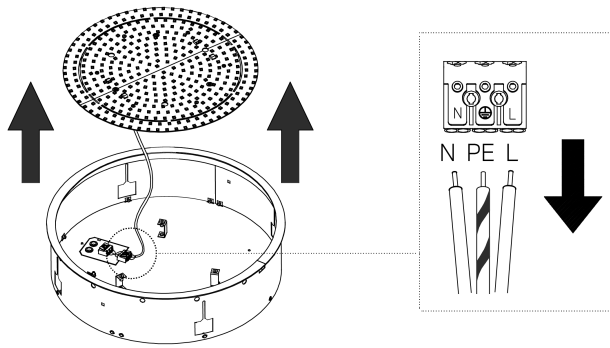

INSTALLATION INSTRUCTIONS
Circular Lighting_299Lighting

SEGURA RECESSED TRIMLESS

SEGURA TRIMLESS

INSTALLATION INSTRUCTIONS

Circular_299Lighting

56-BH1-F10-8**-*0-E	L = 236mm
56-B*1-F20-8**-**-E	L = 355mm
56-B*1-F35-8**-**-E	L = 435mm
56-B*1-F81-8**-**-E	L = 663mm

1.

3.

2.

4.

SEGURA TRIMLESS

INSTALLATION INSTRUCTIONS

Circular_299Lighting

5.