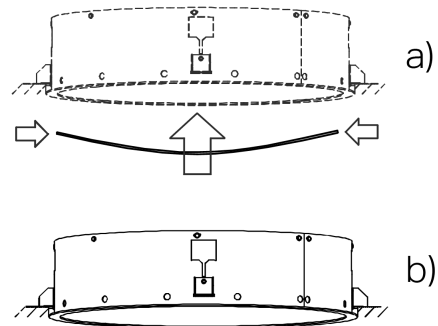

- The manufacturer is not responsible for the incorrect use and assembly of its products
- The installation may only be carried by authorised specialist
- Always switch-off the power supply before carrying out any maintenance