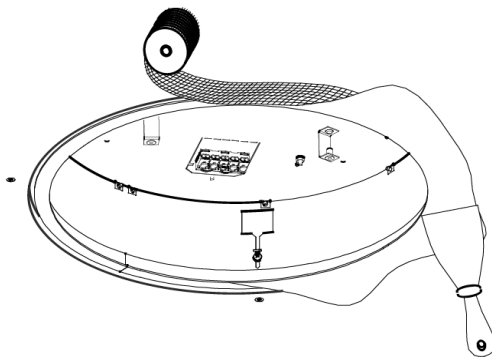

SEGURA TRIMLESS

INSTALLATION INSTRUCTIONS

Circular_299Lighting

9.

12.

10.

13.

11.

- The manufacturer is not responsible for the incorrect use and assembly of its products
- The installation may only be carried by authorised specialist
- Always switch-off the power supply before carrying out any maintenance