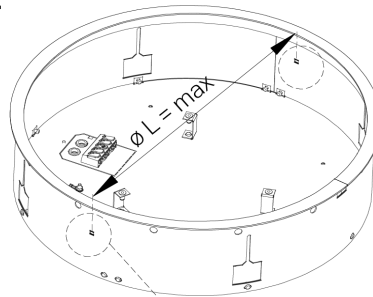

SEGURA TRIMLESS

INSTALLATION INSTRUCTIONS

Circular_299Lighting

56-BH1-F10-8**-*0-E	L = 236mm
56-B*1-F20-8**-**-E	L = 355mm
56-B*1-F35-8**-**-E	L = 435mm
56-B*1-F81-8**-**-E	L = 663mm

1.

3.

2.

4.