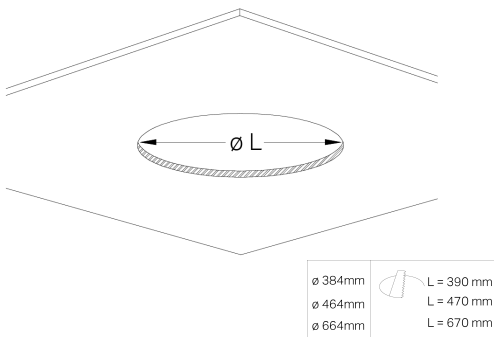

SEGURA TRIMLESS

INSTALLATION INSTRUCTIONS

Circular_299Lighting

56-BH1-F10-8**-*0-E	L = 236mm
56-B*1-F20-8**-**-E	L = 355mm
56-B*1-F35-8**-**-E	L = 435mm
56-B*1-F81-8**-**-E	L = 663mm

1.

3.

2.

4.