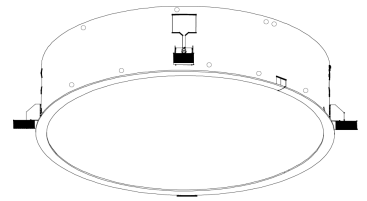

INSTALLATION INSTRUCTIONS
Circular Lighting_299Lighting

SEGURA RECESSED TRIMLESS

SEGURA TRIMLESS

INSTALLATION INSTRUCTIONS

Circular_299Lighting

56-BH1-F10-8**-*0-E	L = 236mm
56-B*1-F20-8**-**-E	L = 355mm
56-B*1-F35-8**-**-E	L = 435mm
56-B*1-F81-8**-**-E	L = 663mm

SEGURA TRIMLESS

INSTALLATION INSTRUCTIONS

Circular_299Lighting

56-B*1-F13-8**-**-E	L = 924mm
56-BH1-F24-8**-**-E	L = 1203mm

1.

2.

Ø 964mm		L = 970 mm
Ø 1254mm		L = 1260 mm

SEGURA TRIMLESS