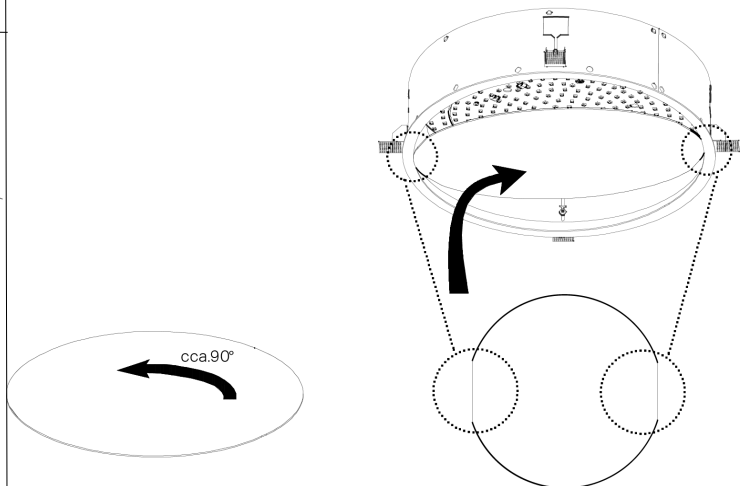

SEGURA TRIMLESS

INSTALLATION INSTRUCTIONS

Circular_299Lighting

9.

12.

10.

13.

11.

- The manufacturer is not responsible for the incorrect use and assembly of its products
- The installation may only be carried by authorised specialist
- Always switch-off the power supply before carrying out any maintenance