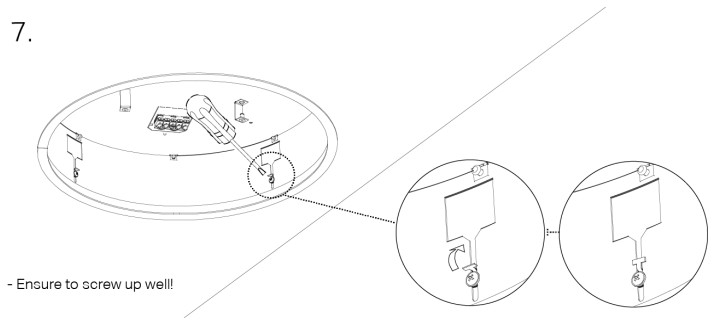

SEGURA TRIMLESS

INSTALLATION INSTRUCTIONS

Circular_299Lighting

56-B*1-F13-8**-**-E	L = 924mm
56-BH1-F24-8**-**-E	L = 1203mm

1.

2.

Ø 964mm		L = 970 mm
Ø 1254mm		L = 1260 mm

SEGURA TRIMLESS

INSTALLATION INSTRUCTIONS

Circular_299Lighting

5.

6.

7.

8.

9.

10.