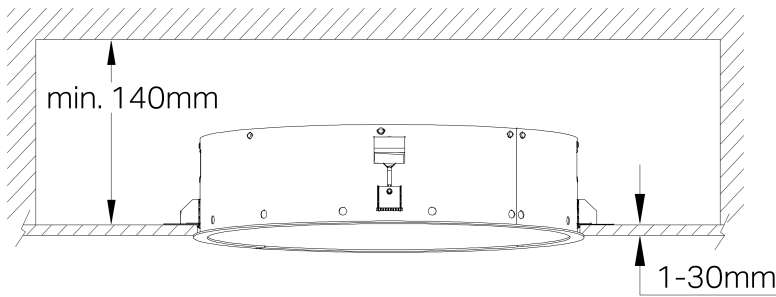

INSTALLATION INSTRUCTIONS
Circular Lighting_299Lighting

SEGURA RECESSED TRIMLESS

SEGURA TRIMLESS

INSTALLATION INSTRUCTIONS

Circular_299Lighting

56-BH1-F10-8**-*0-E	L = 236mm
56-B*1-F20-8**-**-E	L = 355mm
56-B*1-F35-8**-**-E	L = 435mm
56-B*1-F81-8**-**-E	L = 663mm

SEGURA TRIMLESS

INSTALLATION INSTRUCTIONS

Circular_299Lighting

56-B*1-F13-8**-**-E	L = 924mm
56-BH1-F24-8**-**-E	L = 1203mm

1.

2.

Ø 964mm		L = 970 mm
Ø 1254mm		L = 1260 mm

SEGURA TRIMLESS