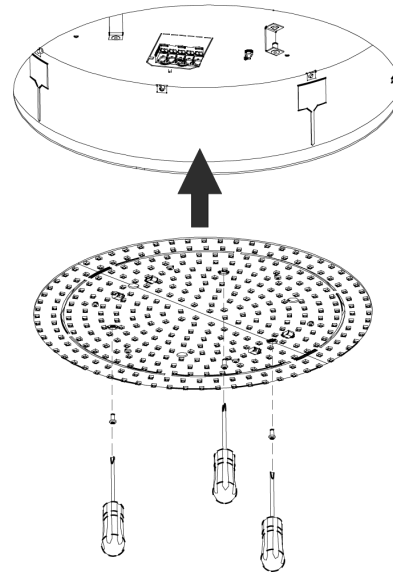

INSTALLATION INSTRUCTIONS
Circular Lighting_299Lighting

SEGURA RECESSED TRIMLESS

SEGURA TRIMLESS

INSTALLATION INSTRUCTIONS

Circular_299Lighting

56-BH1-F10-8**-*0-E	L = 236mm
56-B*1-F20-8**-**-E	L = 355mm
56-B*1-F35-8**-**-E	L = 435mm
56-B*1-F81-8**-**-E	L = 663mm

6.

7.

8.

SEGURA TRIMLESS

INSTALLATION INSTRUCTIONS

Circular_299Lighting

9.

12.

SEGURA TRIMLESS

INSTALLATION INSTRUCTIONS

Circular_299Lighting

56-B*1-F13-8**-**-E	L = 924mm
56-BH1-F24-8**-**-E	L = 1203mm

1.

2.

Ø 964mm		L = 970 mm
Ø 1254mm		L = 1260 mm

SEGURA TRIMLESS