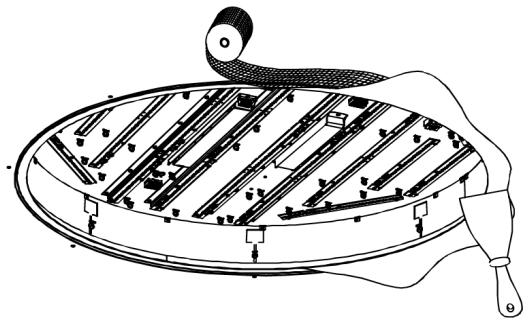

SEGURA TRIMLESS

INSTALLATION INSTRUCTIONS

Circular_299Lighting

56-B*1-F13-8**-**-E	L = 924mm
56-BH1-F24-8**-**-E	L = 1203mm

1.

2.

Ø 964mm		L = 970 mm
Ø 1254mm		L = 1260 mm

SEGURA TRIMLESS

INSTALLATION INSTRUCTIONS

Circular_299Lighting

5.

6.

7.

8.

9.

10.