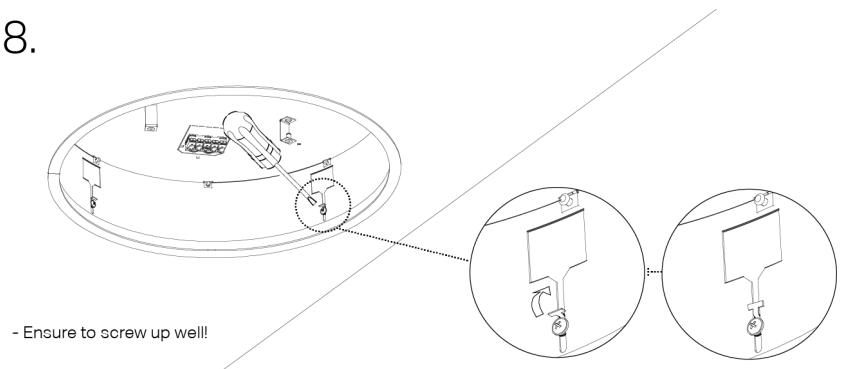

SEGURA TRIMLESS

INSTALLATION INSTRUCTIONS

Circular_299Lighting

5.

6.

7.

8.