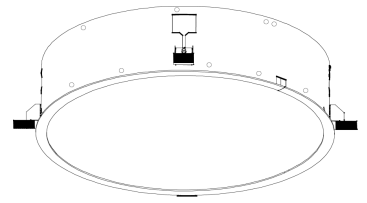

INSTALLATION INSTRUCTIONS
Circular Lighting_299Lighting

SEGURA RECESSED TRIMLESS

SEGURA TRIMLESS

INSTALLATION INSTRUCTIONS

Circular_299Lighting

56-BH1-F10-8**-*0-E	L = 236mm
56-B*1-F20-8**-**-E	L = 355mm
56-B*1-F35-8**-**-E	L = 435mm
56-B*1-F81-8**-**-E	L = 663mm

1.

3.

2.

4.

SEGURA TRIMLESS

INSTALLATION INSTRUCTIONS

Circular_299Lighting

5.

SEGURA TRIMLESS

INSTALLATION INSTRUCTIONS

Circular_299Lighting

56-B*1-F13-8**-**-E	L = 924mm
56-BH1-F24-8**-**-E	L = 1203mm

1.

2.

Ø 964mm		L = 970 mm
Ø 1254mm		L = 1260 mm

SEGURA TRIMLESS