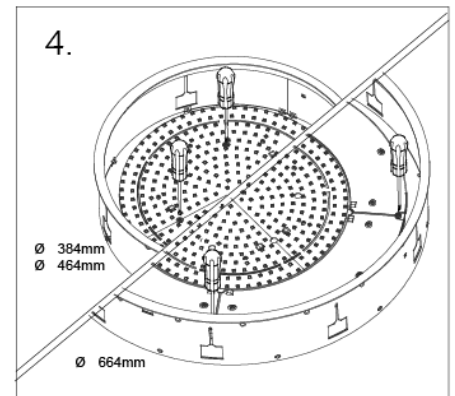

INSTALLATION INSTRUCTIONS
Circular Lighting_299Lighting

SEGURA RECESSED TRIMLESS

SEGURA TRIMLESS

INSTALLATION INSTRUCTIONS

Circular_299Lighting

56-BH1-F10-8**-*0-E	L = 236mm
56-B*1-F20-8**-**-E	L = 355mm
56-B*1-F35-8**-**-E	L = 435mm
56-B*1-F81-8**-**-E	L = 663mm

1.

3.

2.

4.

SEGURA TRIMLESS

INSTALLATION INSTRUCTIONS

Circular_299Lighting

5.

SEGURA TRIMLESS

INSTALLATION INSTRUCTIONS

Circular_299Lighting

56-B*1-F13-8**-**-E	L = 924mm
56-BH1-F24-8**-**-E	L = 1203mm

1.

2.

Ø 964mm		L = 970 mm
Ø 1254mm		L = 1260 mm

SEGURA TRIMLESS