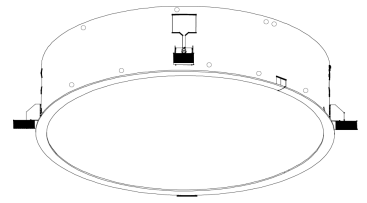

INSTALLATION INSTRUCTIONS
Circular Lighting_299Lighting

SEGURA RECESSED TRIMLESS

SEGURA TRIMLESS

INSTALLATION INSTRUCTIONS

Circular_299Lighting

56-BH1-F10-8**-*0-E	L = 236mm
56-B*1-F20-8**-**-E	L = 355mm
56-B*1-F35-8**-**-E	L = 435mm
56-B*1-F81-8**-**-E	L = 663mm

SEGURA TRIMLESS

INSTALLATION INSTRUCTIONS

Circular_299Lighting

56-B*1-F13-8**-**-E	L = 924mm
56-BH1-F24-8**-**-E	L = 1203mm

1.

2.

Ø 964mm		L = 970 mm
Ø 1254mm		L = 1260 mm

SEGURA TRIMLESS