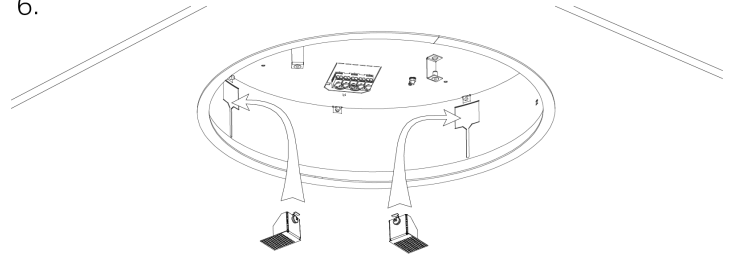

SEGURA TRIMLESS

INSTALLATION INSTRUCTIONS

Circular_299Lighting

5.

6.

7.

8.

9.

10.

11.

- The manufacturer is not responsible for the incorrect use and assembly of its products
- The installation may only be carried by authorised specialist
- Always switch-off the power supply before carrying out any maintenance