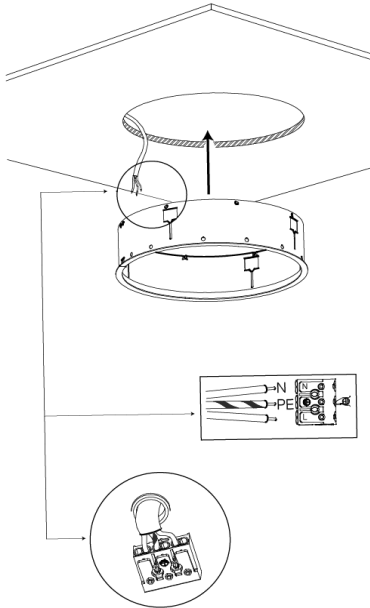

SEGURA TRIMLESS

INSTALLATION INSTRUCTIONS

Circular_299Lighting

5.