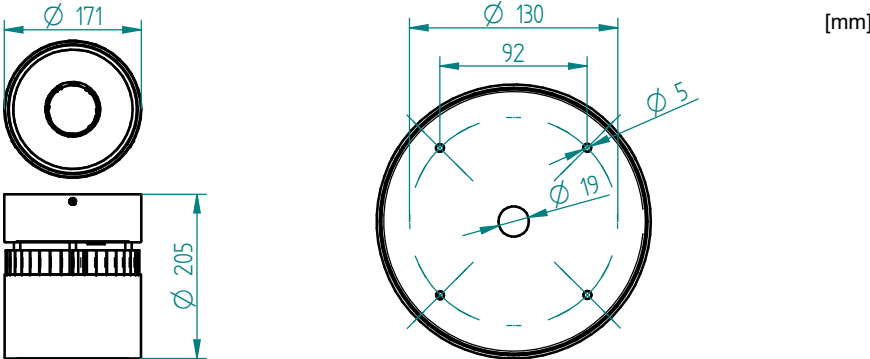

# INSTALLATION INSTRUCTION

SETT SUSPENDED / SURFACE

IP20 230V 50 Hz