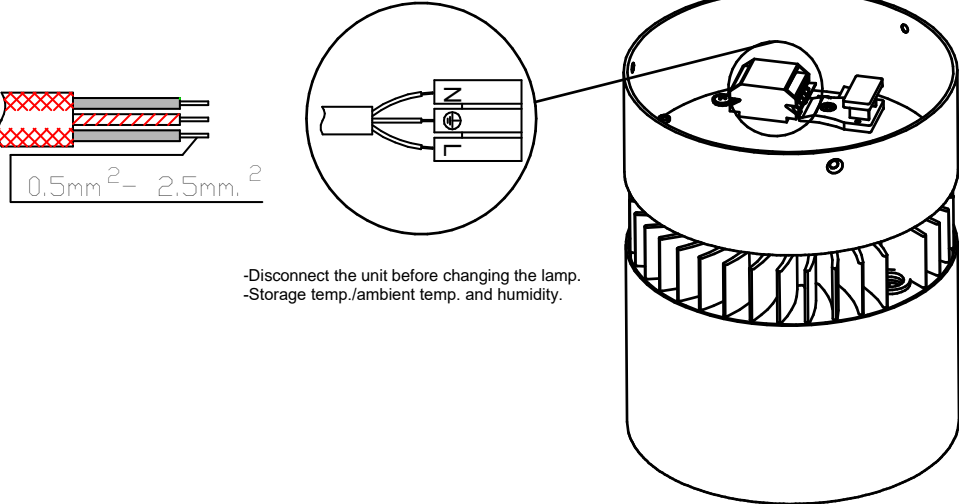

# INSTALLATION INSTRUCTION

SETT SUSPENDED / SURFACE

IP20 230V 50 Hz