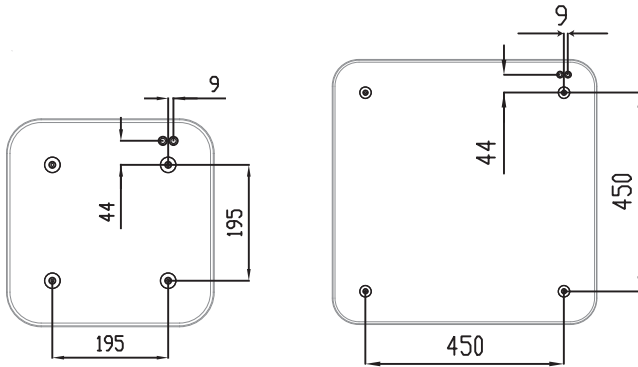

INSTALLATION INSTRUCTIONS
Wall / Surface Lighting_299 Lighting

TARRAS
WALL/SURFACE

TARRAS Wall / Surface

INSTALLATION INSTRUCTIONS

The installation may only be carried out by an authorised specialist.
 Always switch-off the power supply before carrying out any maintenance.
 The manufacturer is not responsible for the incorrect use and assembly of its products.