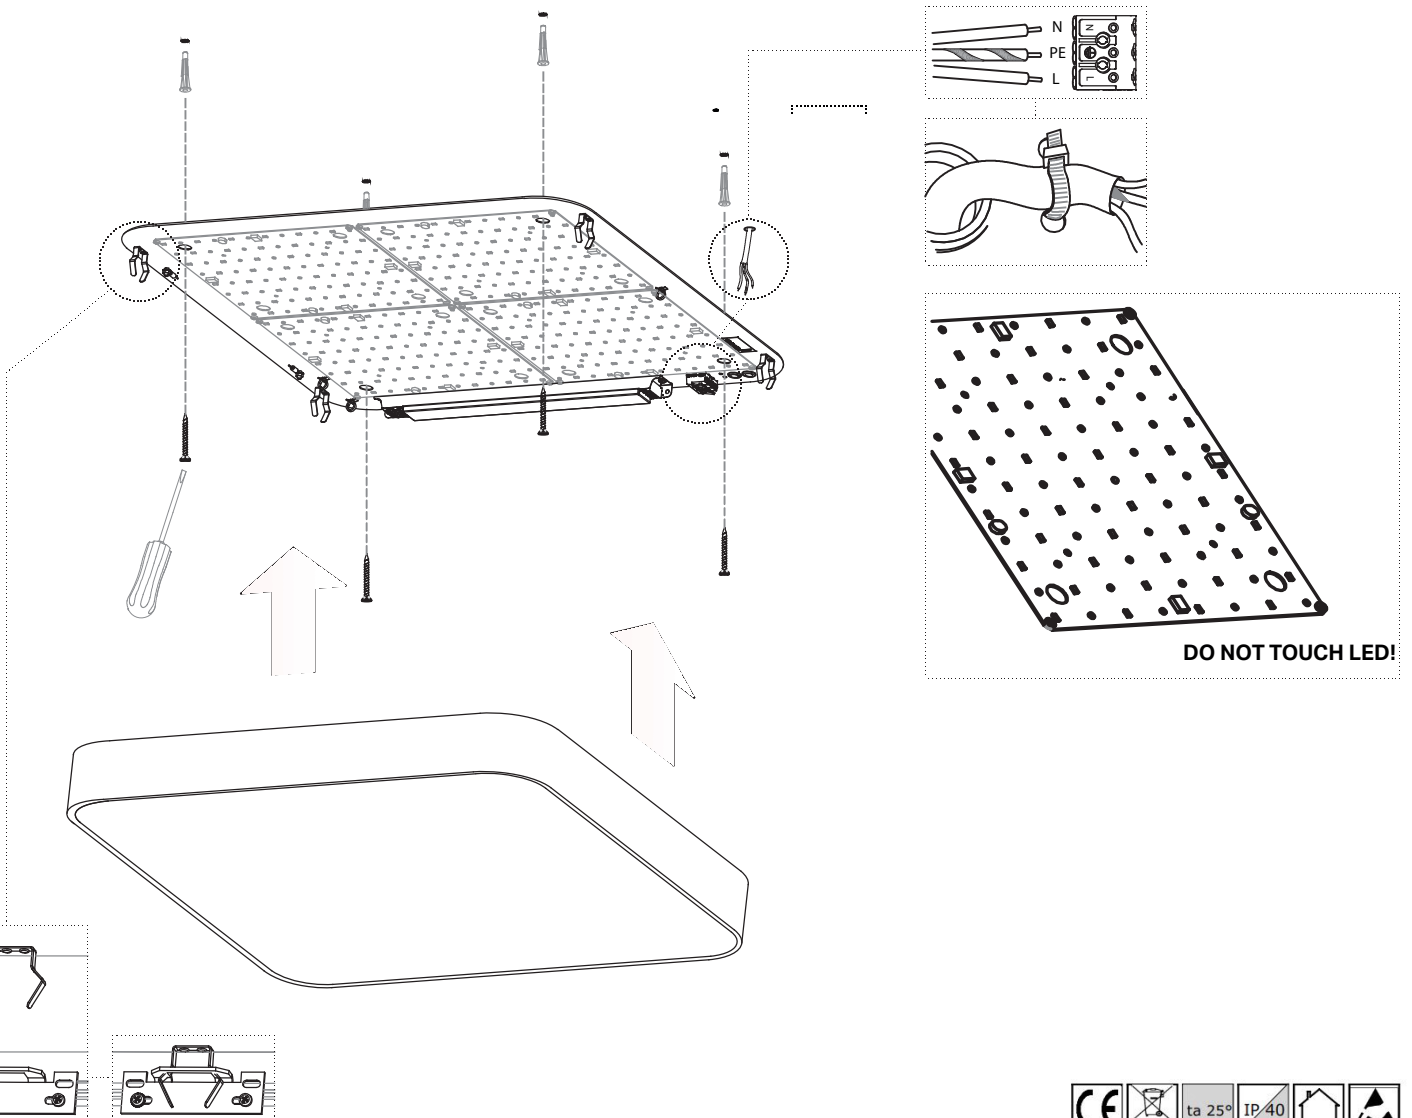

INSTALLATION INSTRUCTIONS
Wall / Surface Lighting_299 Lighting

TARRAS
WALL/SURFACE

TARRAS Wall / Surface

INSTALLATION INSTRUCTIONS

The installation may only be carried out by an authorised specialist.
 Always switch-off the power supply before carrying out any maintenance.
 The manufacturer is not responsible for the incorrect use and assembly of its products.