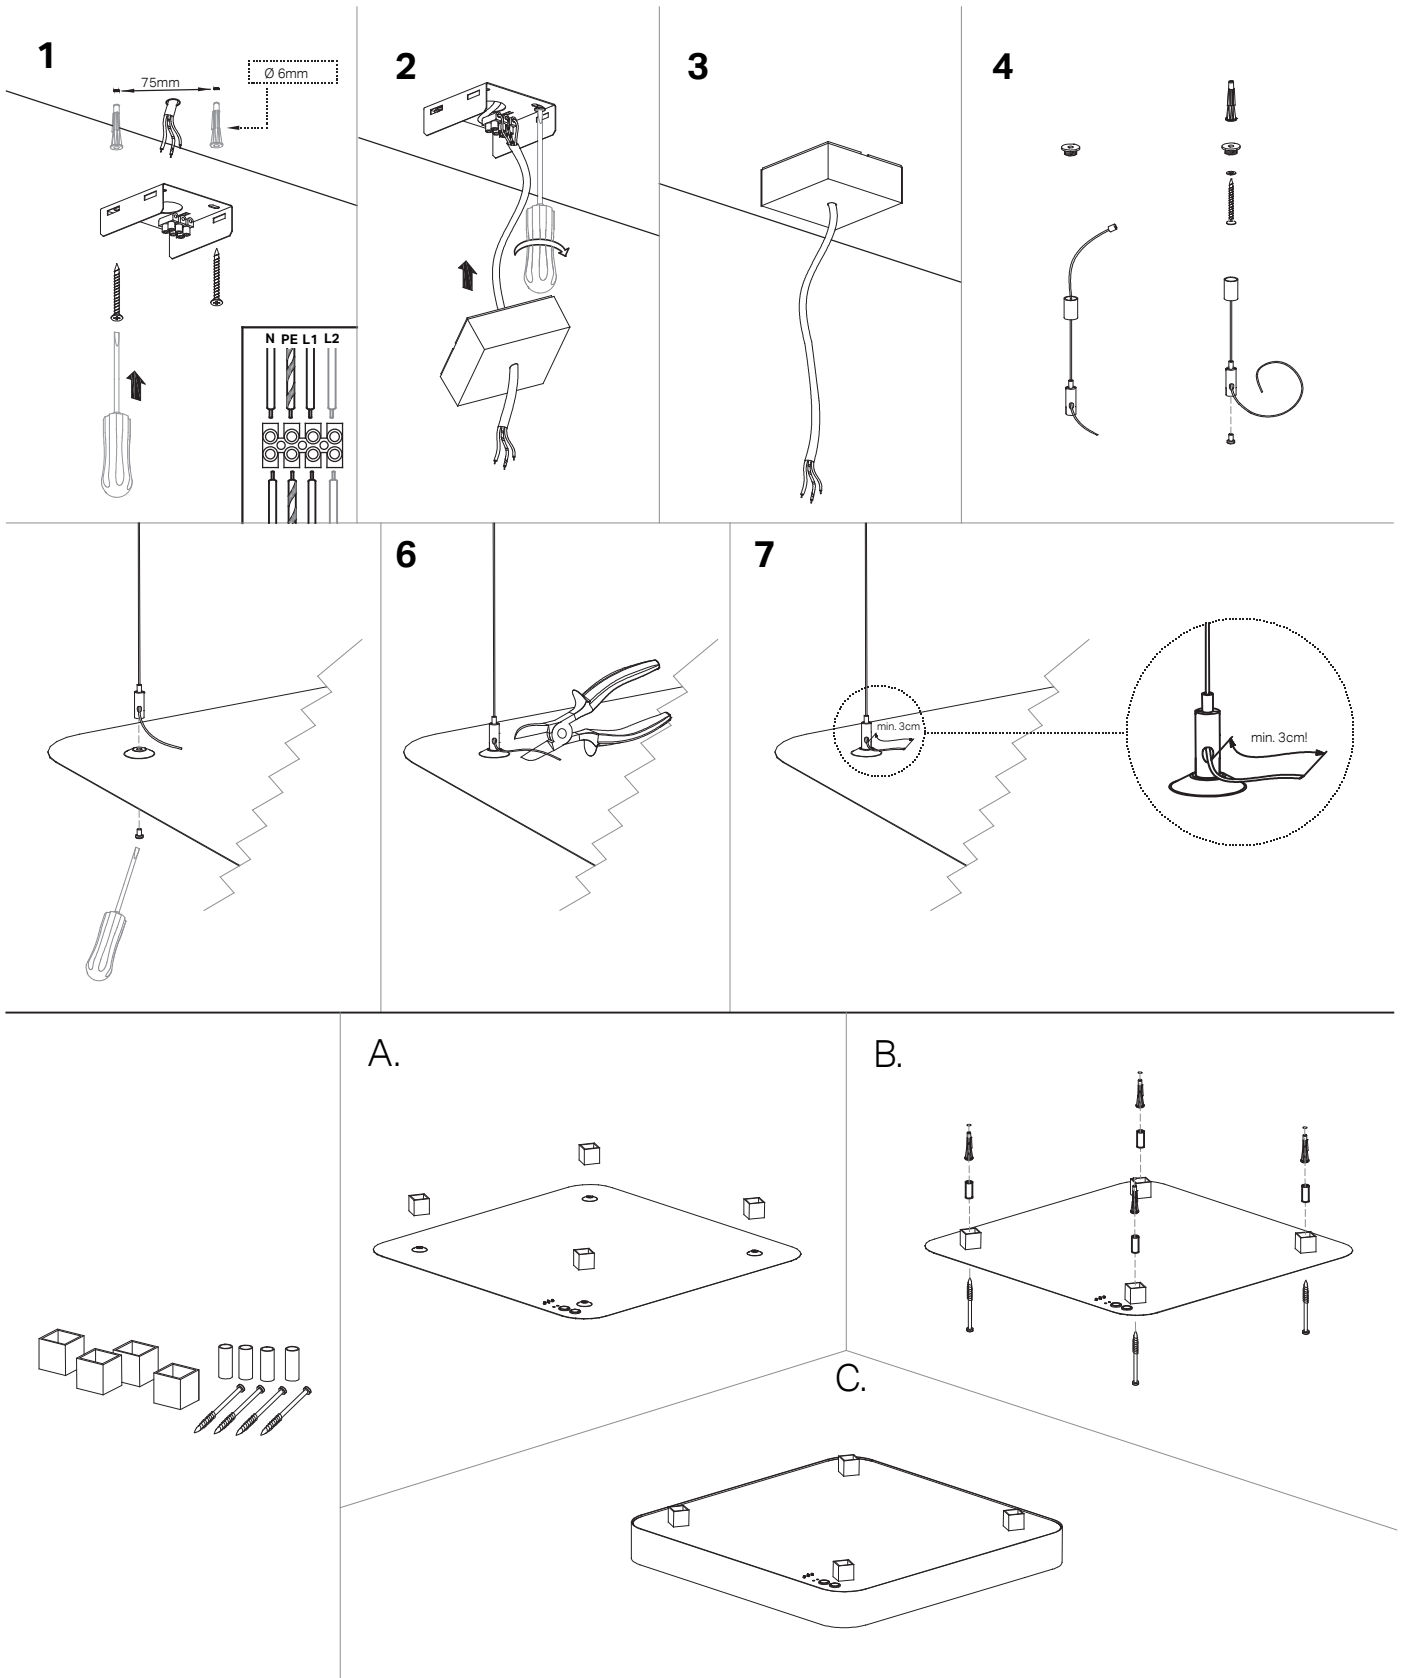

INSTALLATION INSTRUCTIONS
Wall / Surface Lighting_299 Lighting

TARRAS
WALL/SURFACE

TARRAS Wall / Surface

INSTALLATION INSTRUCTIONS

The installation may only be carried out by an authorised specialist.
 Always switch-off the power supply before carrying out any maintenance.
 The manufacturer is not responsible for the incorrect use and assembly of its products.