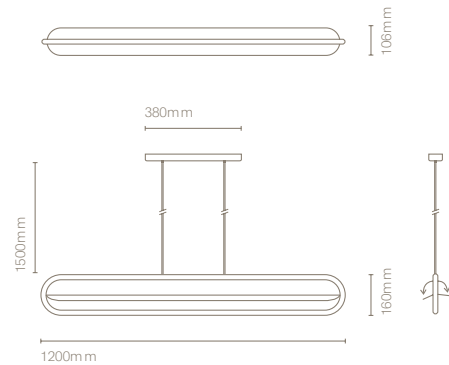

Bow
Suspended H1200
31125-

Model:

COLOUR	CRI/TEMP.	LED
1 Black	G 827	3 2490lm /23W

Collection:

Bow
Floor lamp
31115-

Bow
Table lamp
31110-

Bow
Suspended V 650
31130-

Quality certificates: