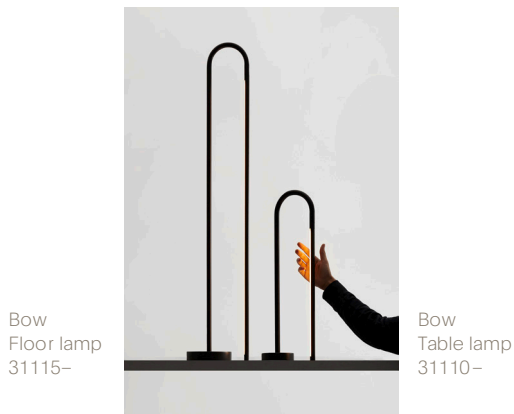

Bow
Suspended H1200
31125-

Model:

COLOUR	CRI/TEMP.	LED
1 Black	G 827	3 2490lm /23W

Collection:

Bow
Floor lamp
31115-

Bow
Table lamp
31110-

Bow
Suspended V 650
31130-

Quality certificates: