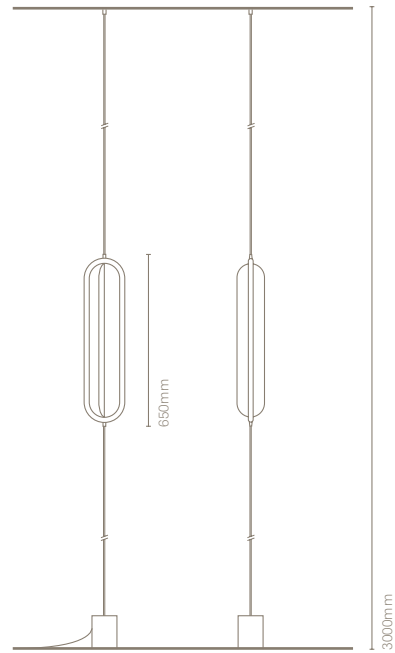

BOW

by
Nahtrang Design

Technical information / Información técnica:

Index Protection / Índice de protección:	IP20
Driver:	Included / Incluido
CRI:	80
Temperature / Temperatura:	2700K
Lifetime / Tiempo de vida:	50.000h
Technology / Tecnología:	LED
Guarantee / Garantía:	5 years / 5 años
Class I / Clase I	
Voltage / Voltaje:	110-240V

Model:

31130-	COLOUR	CRI/TEMP.	LED	DIMMING
1	Black	G 827	1 1000lm /10W	I Dimmer included

Bow
Suspended V 650
31130-