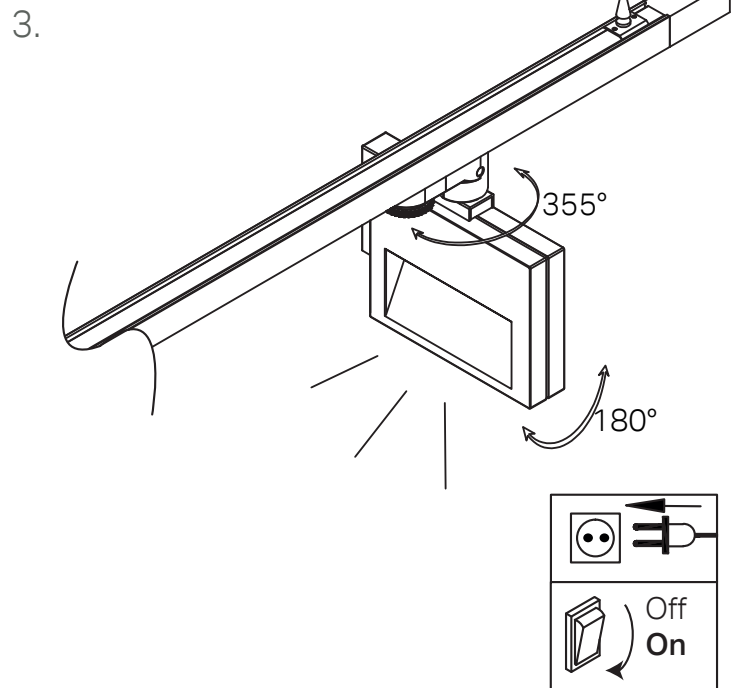

INSTALLATION INSTRUCTIONS
Wallwasher Track Lighting_299Lighting

FOSS TRACK WALLWASHER

FOSS TRACK

INSTALLATION INSTRUCTIONS

Safety Notes

The safety of this luminaire is guaranteed only if you comply with these instructions; remember to conserve in a safe place
 Ensure adequate voltage and frequency is supplied to the equipment
 Disconnect from the main power before performing or any maintenance
 The installation should be carried out by qualified personnel
 For indoor use only