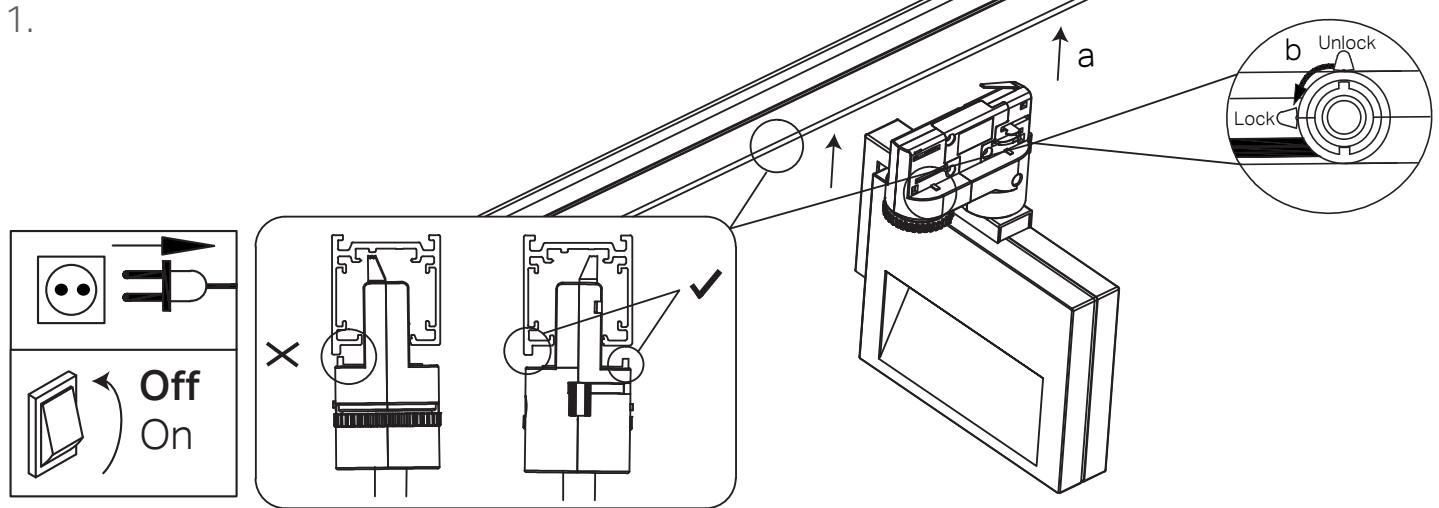

INSTALLATION INSTRUCTIONS
Wallwasher Track Lighting_299Lighting

FOSS TRACK WALLWASHER

FOSS TRACK

INSTALLATION INSTRUCTIONS

Safety Notes

The safety of this luminaire is guaranteed only if you comply with these instructions; remember to conserve in a safe place
 Ensure adequate voltage and frequency is supplied to the equipment
 Disconnect from the main power before performing or any maintenance
 The installation should be carried out by qualified personnel
 For indoor use only