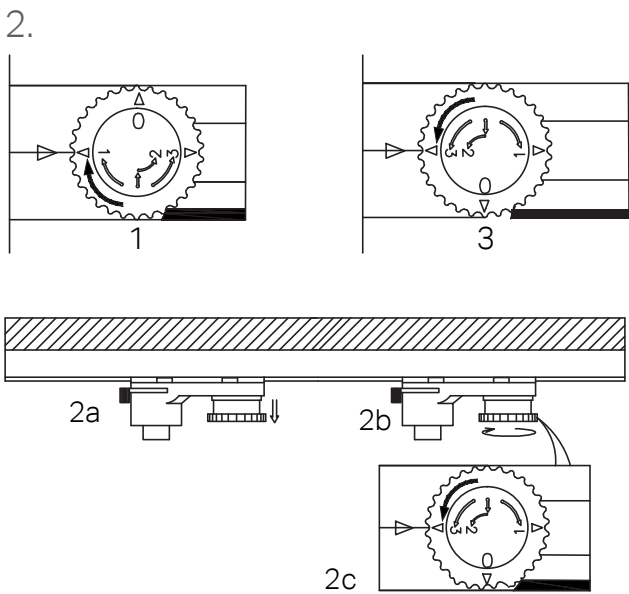

INSTALLATION INSTRUCTIONS
Wallwasher Track Lighting_299Lighting

FOSS TRACK WALLWASHER

FOSS TRACK

INSTALLATION INSTRUCTIONS

Safety Notes

The safety of this luminaire is guaranteed only if you comply with these instructions; remember to conserve in a safe place
 Ensure adequate voltage and frequency is supplied to the equipment
 Disconnect from the main power before performing or any maintenance
 The installation should be carried out by qualified personnel
 For indoor use only