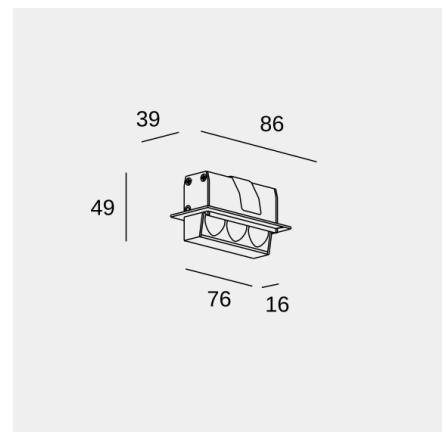

Bento Wall Washer 3 LEDS

LedsC4 Team

Downlight Bento Wall Washer 3 LEDS 3 LED neutral-white 4000K CRI 90 Black IP23 276lm

Technical features

- Luminaire total power: 3W
- Real lumens: 276
- Real lm/W: 92
- Correlated Colour Temperature (CCT): LED neutral-white 4000K
- Structure material: Aluminium
- Structure finish: Black
- Equipment necessary but not included
- Voltage / frequency: 9V/max.350mA
- Useful life: 50,000h L80B20
- Warranty: 5 años
- Easily recyclable luminaire

Luminotechnic features

- CRI: 90
- MacAdam steps: 3
- Photobiological risk: RG2

Lampholder	Quantity	Light source power (W)	Correlated Colour Temperature (CCT)
LED	1	3W	LED neutral-white 4000K

Also available in trimless