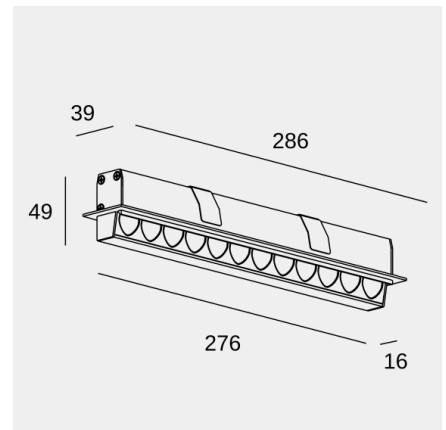

Bento Wall Washer 12 LEDS

LedsC4 Team

Downlight Bento Wall Washer 12 LEDS 12 LED neutral-white 4000K CRI 90 Black IP23 1123lm

Technical features

Luminaire total power: 12W

Real lumens: 1123

Real lm/W: 94

Correlated Colour Temperature (CCT): LED neutral-white 4000K

Structure material: Aluminium

Structure finish: Black

Equipment necessary but not included

Voltage / frequency: 36V/max.350mA

Useful life: 50,000h L80B20

Warranty: 5 años

Easily recyclable luminaire

Luminotechnic features

CRI: 90

MacAdam steps: 3

Photobiological risk: RG2

Lampholder	Quantity	Light source power (W)	Correlated Colour Temperature (CCT)
LED	1	12W	LED neutral-white 4000K

Also available in trimless

Image may not match reference. LedsC4 reserves the right to amend any of the product's components. The data related to flux, power and colour temperature may be subject to changes made by the manufacturer.