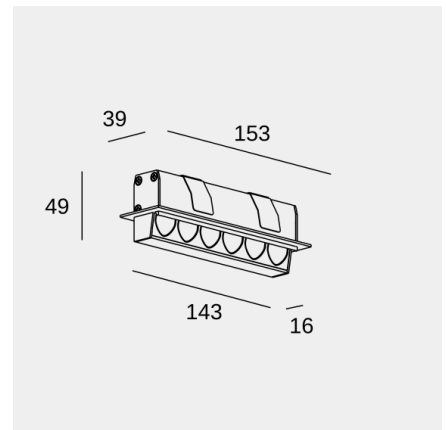

Bento Wall Washer 6 LEDS

LedsC4 Team

Downlight Bento Wall Washer 6 LEDS 6 LED neutral-white 4000K CRI 90 Black IP23 562lm

Technical features

- Luminaire total power: 6W
- Real lumens: 562
- Real lm/W: 94
- Correlated Colour Temperature (CCT): LED neutral-white 4000K
- Structure material: Aluminium
- Structure finish: Black
- Equipment necessary but not included
- Voltage / frequency: 18V/max.350mA
- Useful life: 50,000h L80B20
- Warranty: 5 años
- Easily recyclable luminaire

Luminotechnic features

- CRI: 90
- MacAdam steps: 3
- Photobiological risk: RG2

Lampholder	Quantity	Light source power (W)	Correlated Colour Temperature (CCT)
LED	1	6W	LED neutral-white 4000K

Also available in trimless

Image may not match reference. LedsC4 reserves the right to amend any of the product's components. The data related to flux, power and colour temperature may be subject to changes made by the manufacturer.