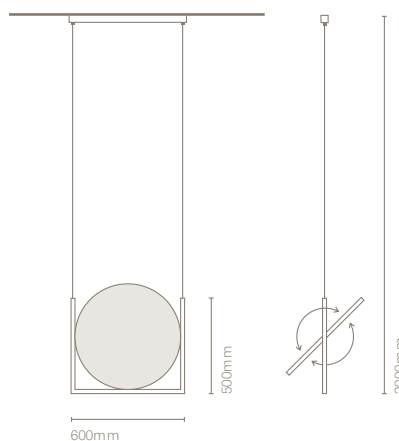

*Consult for 120V / Consultar para 120V

Mobile 600 acoustic
31211-

Model:

31211-

COLOUR	COLOUR ACOUSTIC	CRI/TEMP.	LED	DIMMING
1 Black	● S Silver grey	G 827	2 1750lm /13W	- No dimming
	● A Anthracite	C 830		D DALI
	● D Dark camel			
	● R Red			