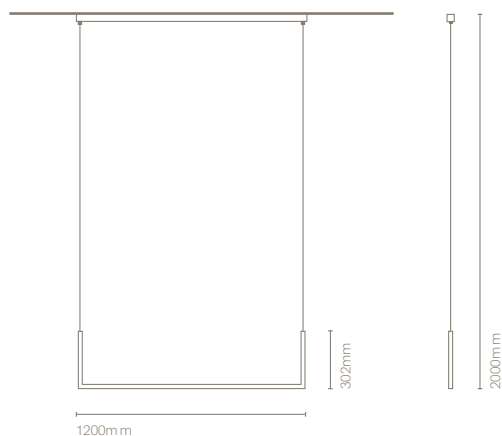

*Consult for 120V / Consultar para 120V

Mobile 1200
31225-

Model:

31225-	COLOUR	CRI/TEMP.	LED	DIMMING
1	Black	G 827	4 3500lm /26W	- No dimming
		C 830		D DALI

Collection:

Mobile 600 acoustic
31211-

Mobile 1200 acoustic
31226-